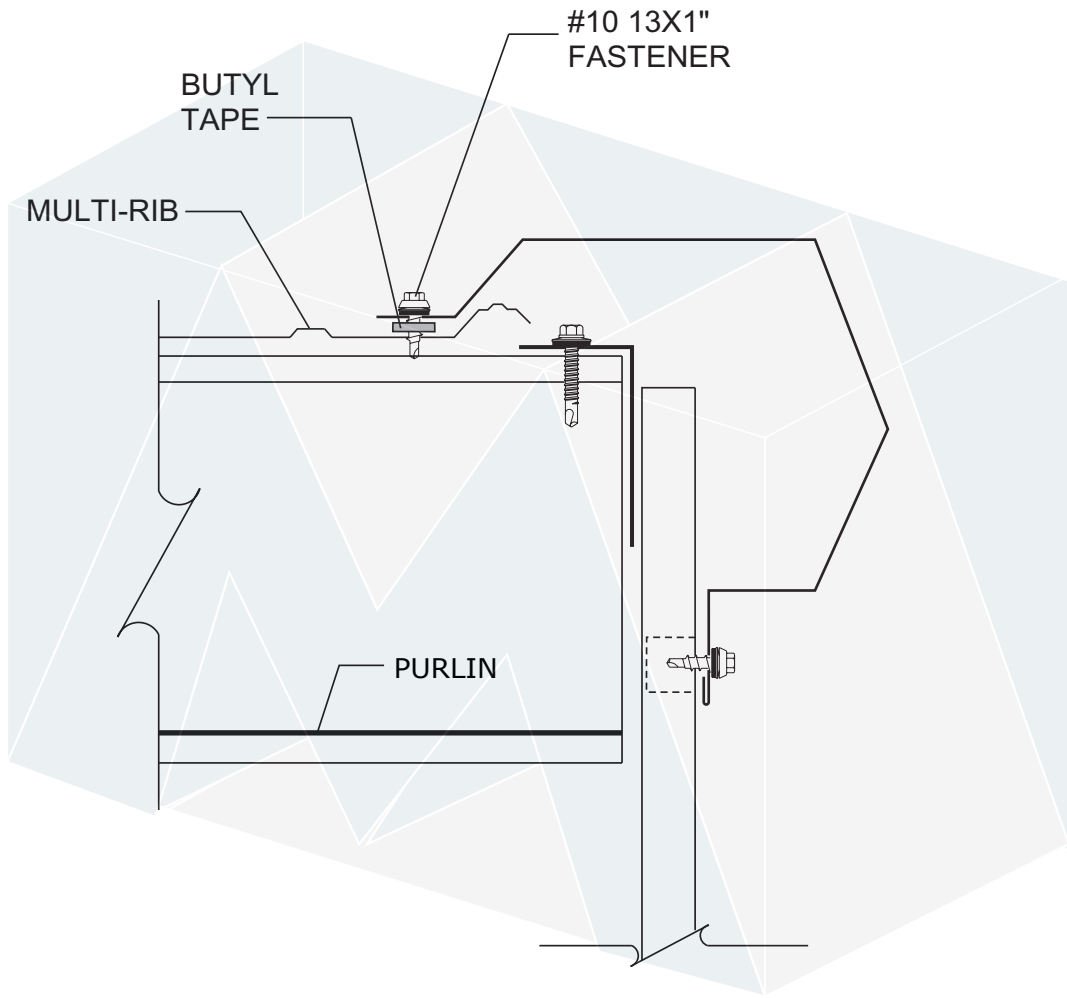

SCALE: NONE

REV:

DRAWING
NO.
5

NOTE: NOT FOR SHOP DRAWING USE

7670 Mikron Drive
Stanley, NC 28164
704-820-3110

SUBJECT: EAVE FLASHING		
SYSTEM: MULTI-RIB		
DATE:	SCALE: NONE	REV:

DRAWING NO.
6

NOTE: NOT FOR SHOP DRAWING USE