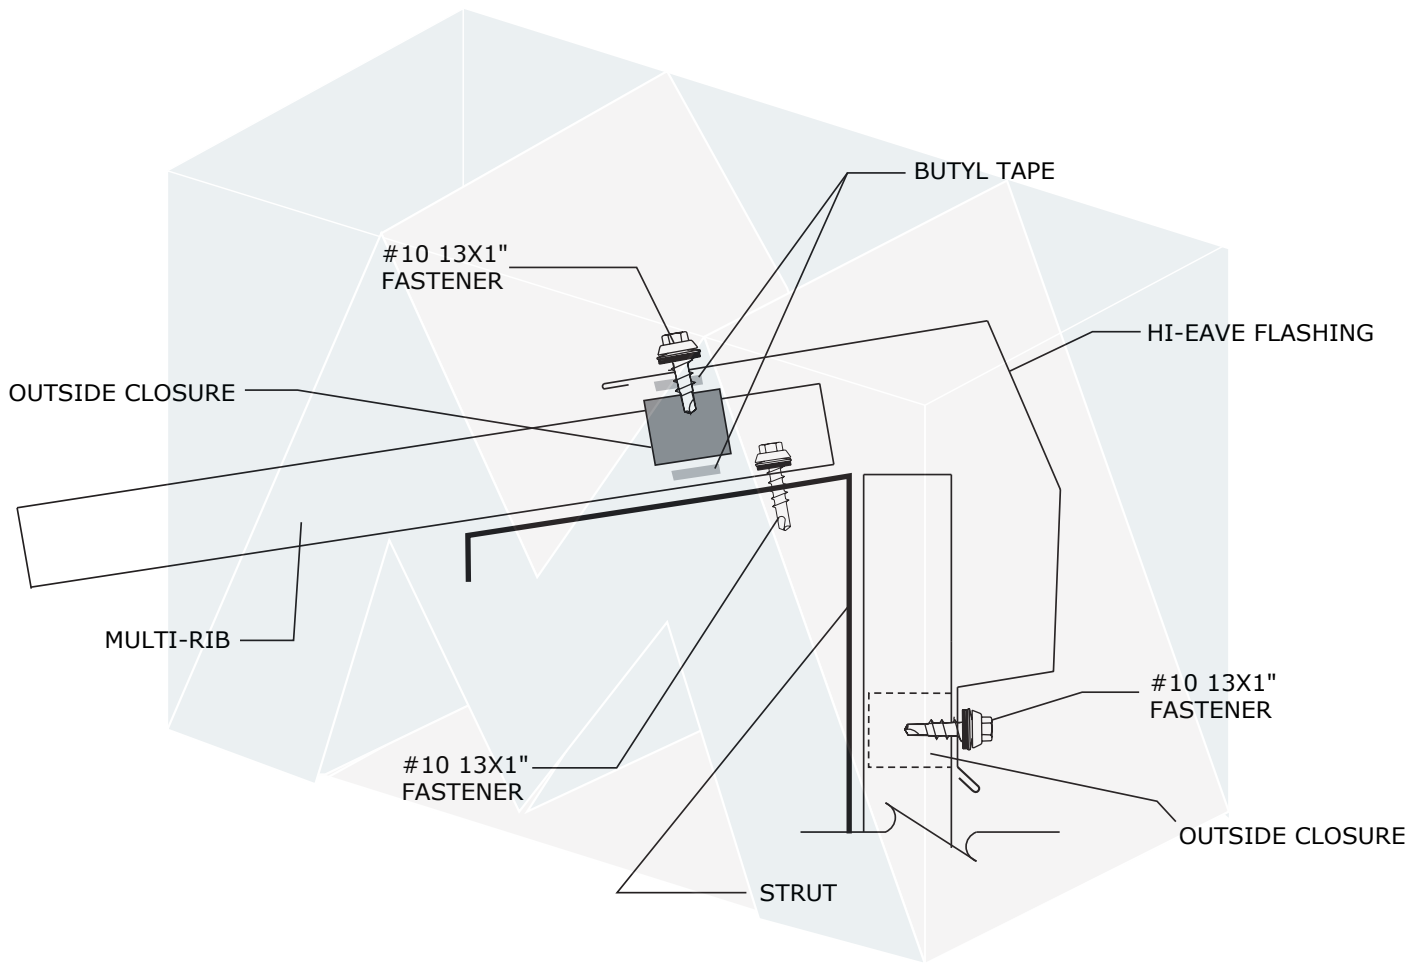

NOTE: NOT FOR SHOP DRAWING USE