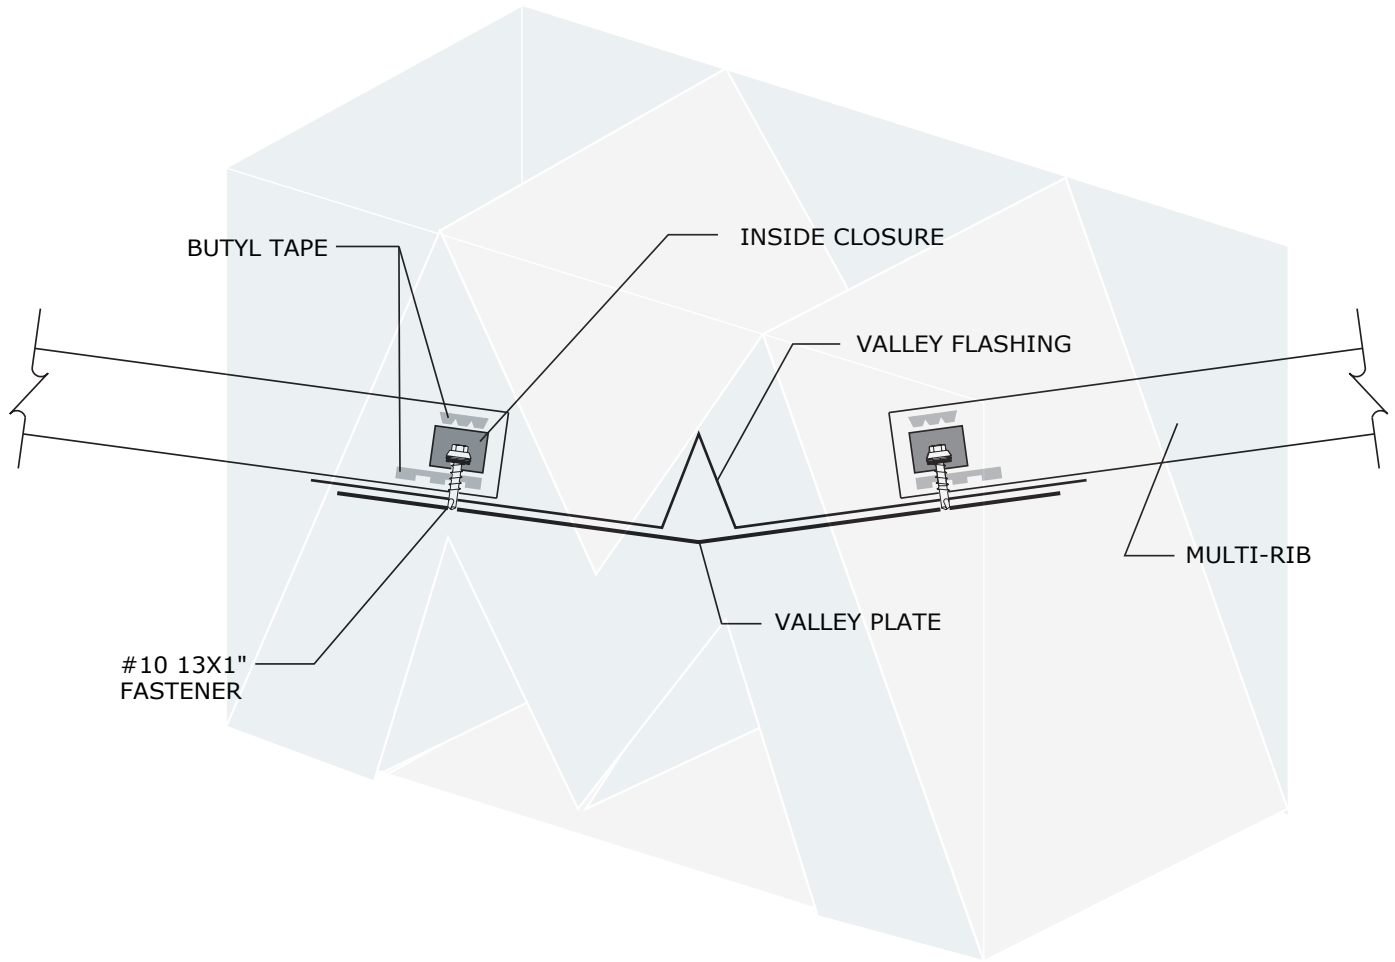

REV:

DRAWING
NO.
3

NOTE: NOT FOR SHOP DRAWING USE

7670 Mikron Drive
Stanley, NC 28164
704-820-3110

SUBJECT: VALLEY FLASHING

SYSTEM: **MULTI-RIB**

DATE:

SCALE: NONE