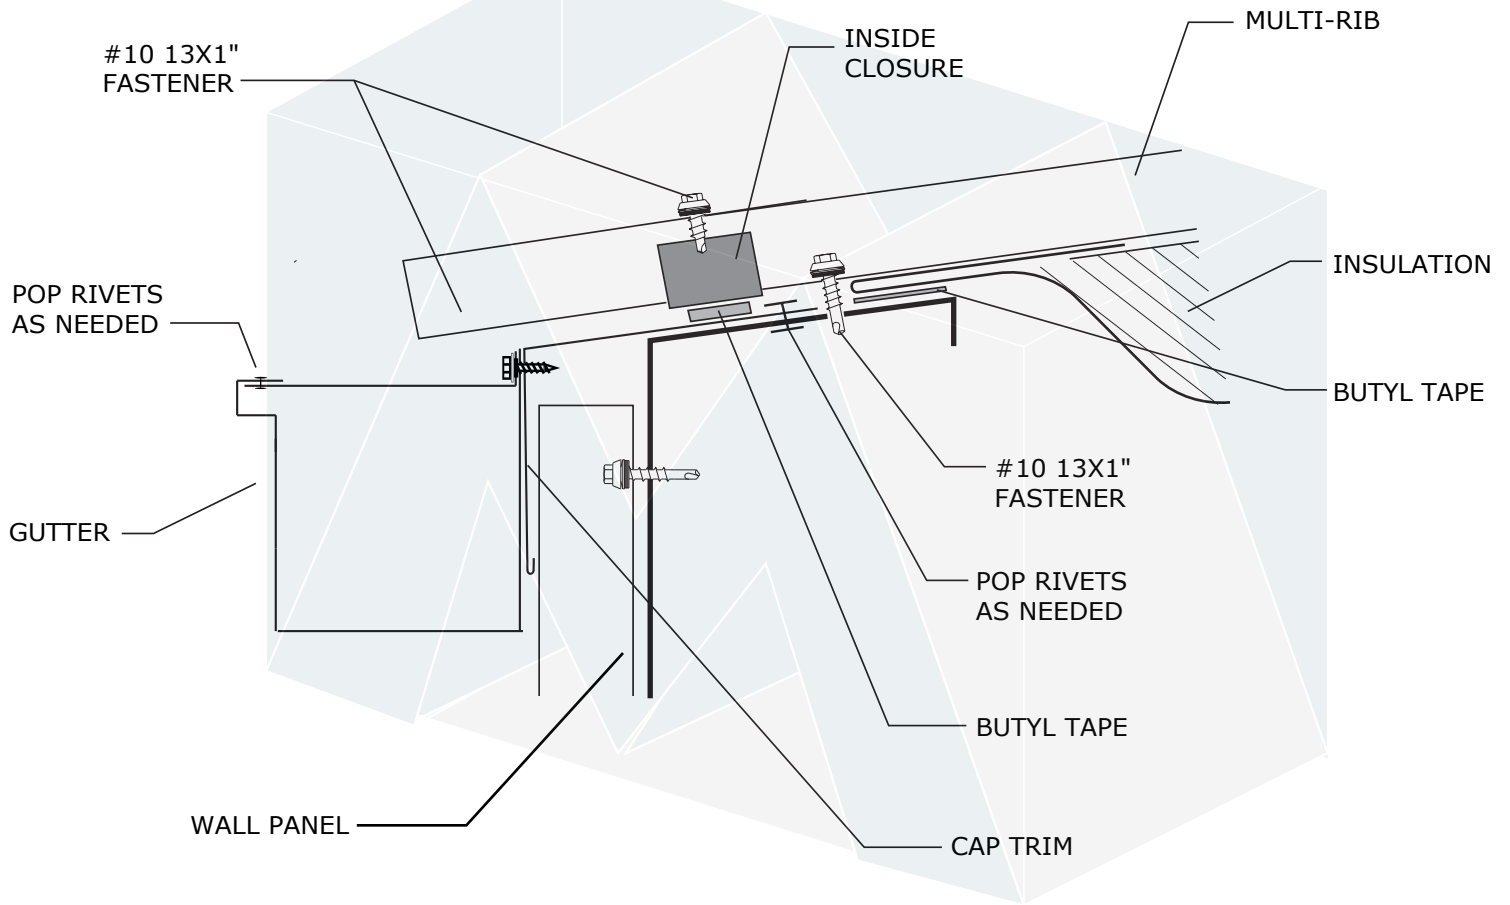

REV:

DRAWING
NO.
4

NOTE: NOT FOR SHOP DRAWING USE

METAL ROOFING
Systems, Inc

7670 Mikron Drive
Stanley, NC 28164
704-820-3110

SUBJECT: GUTTER FLASHING

SYSTEM: **MULTI-RIB**

DATE: