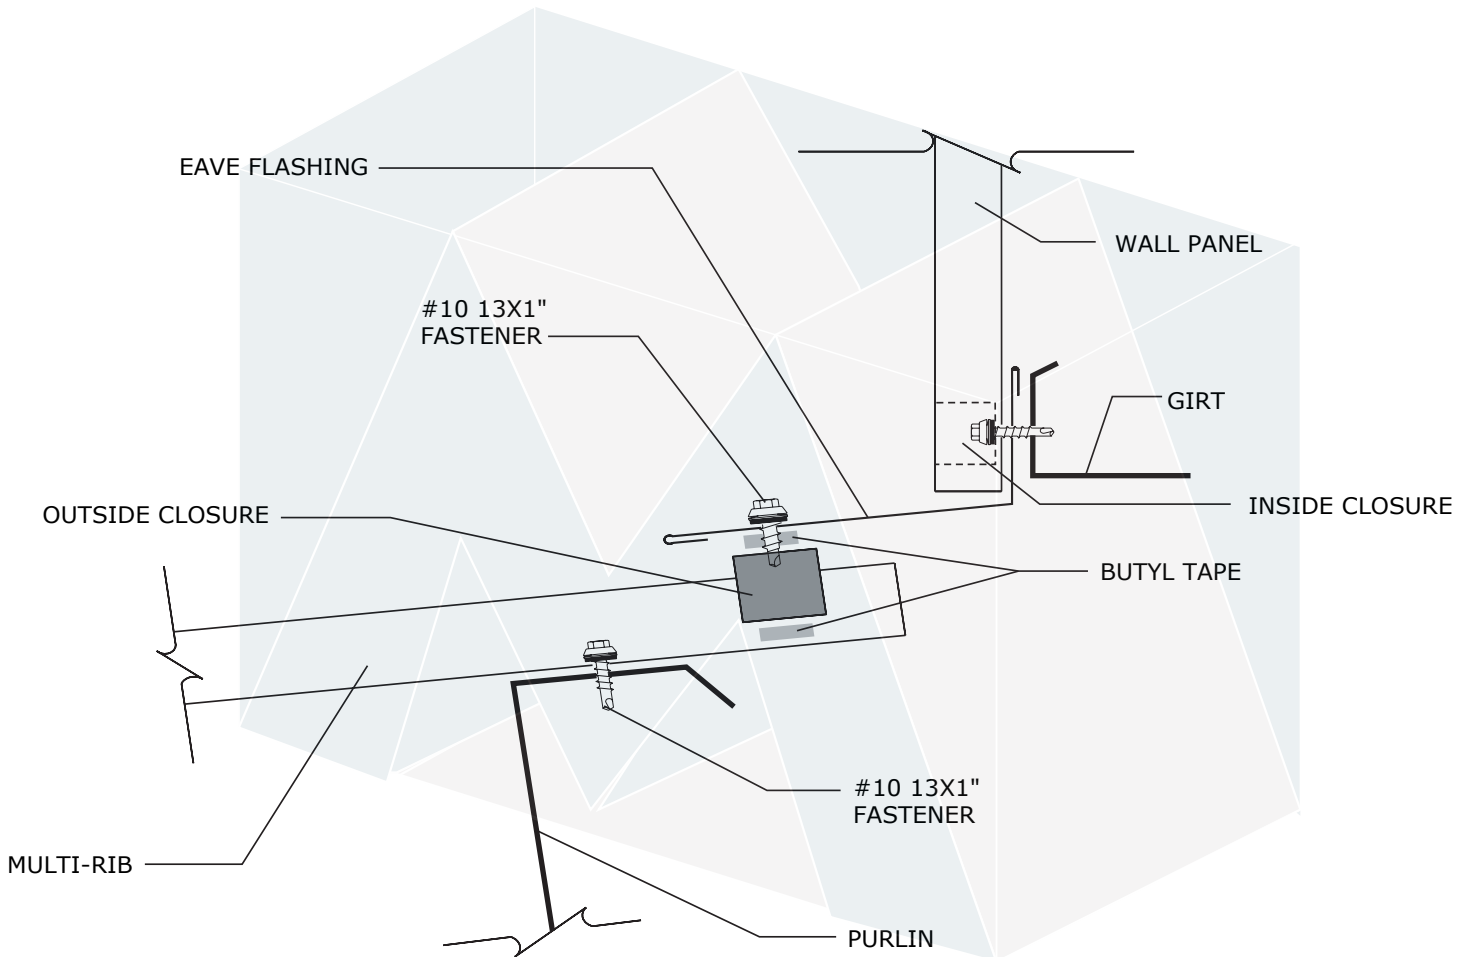

REV:

DRAWING
NO.
4

NOTE: NOT FOR SHOP DRAWING USE

METAL ROOFING
Systems, Inc

7670 Mikron Drive
Stanley, NC 28164
704-820-3110

SUBJECT: GUTTER FLASHING

SYSTEM: **MULTI-RIB**

DATE:

SCALE: NONE

REV:

DRAWING
NO.
5

NOTE: NOT FOR SHOP DRAWING USE

7670 Mikron Drive
Stanley, NC 28164
704-820-3110

SUBJECT: EAVE FLASHING		
SYSTEM: MULTI-RIB		
DATE:	SCALE: NONE	REV:

DRAWING NO.
6

NOTE: NOT FOR SHOP DRAWING USE

7670 Mikron Drive
Stanley, NC 28164
704-820-3110

SUBJECT: RAKE FLASHING

SYSTEM: **MULTI-RIB**

DATE:

SCALE: NONE

REV:

DRAWING
NO.
7

NOTE: NOT FOR SHOP DRAWING USE