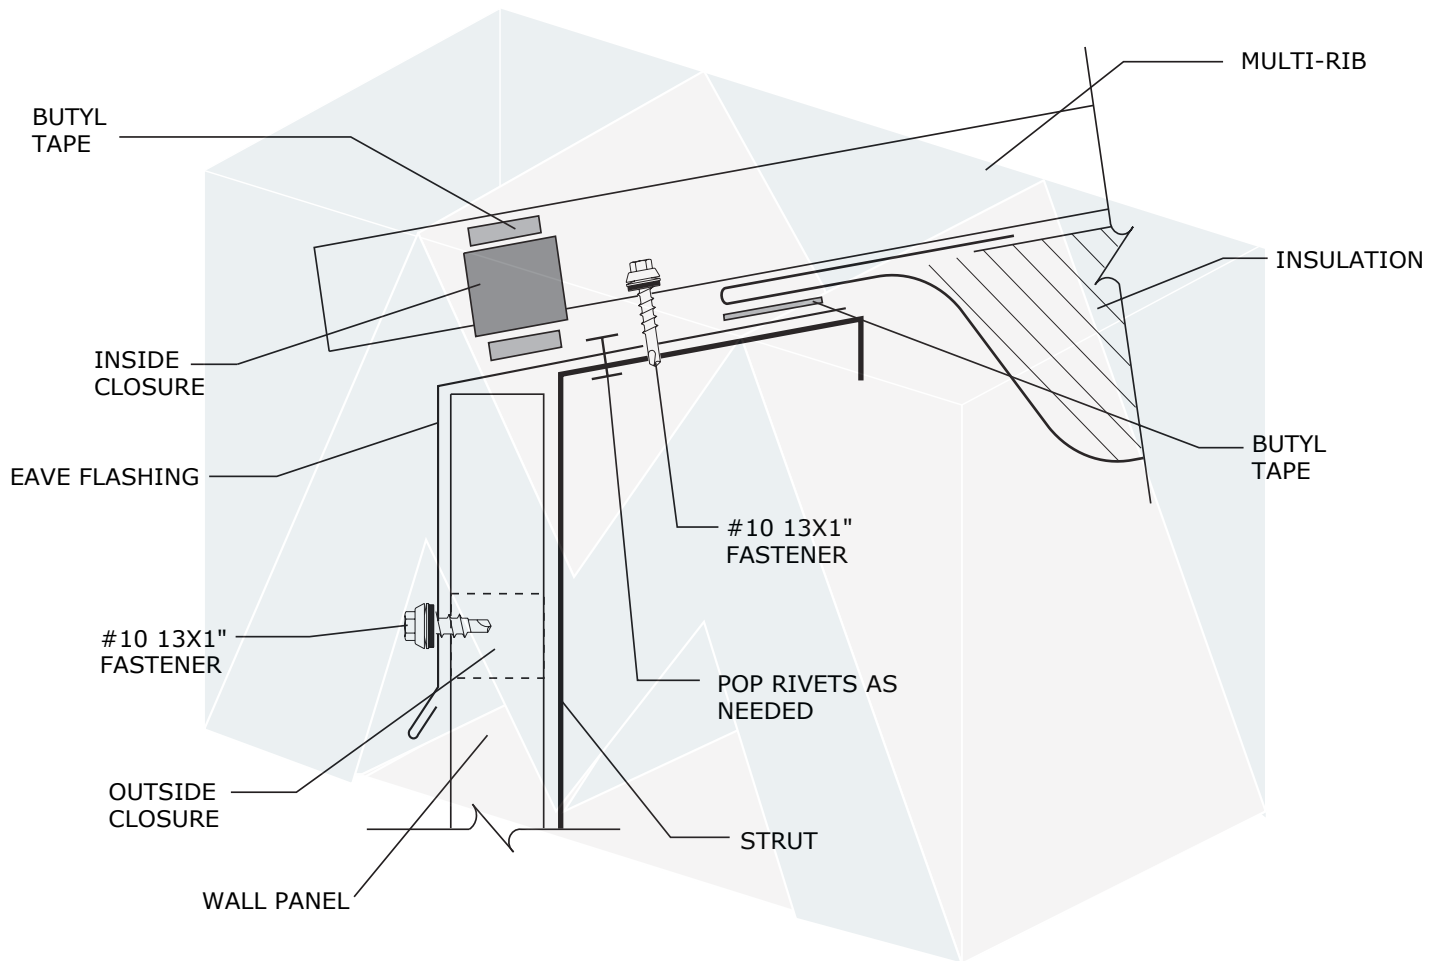

NOTE: NOT FOR SHOP DRAWING USE