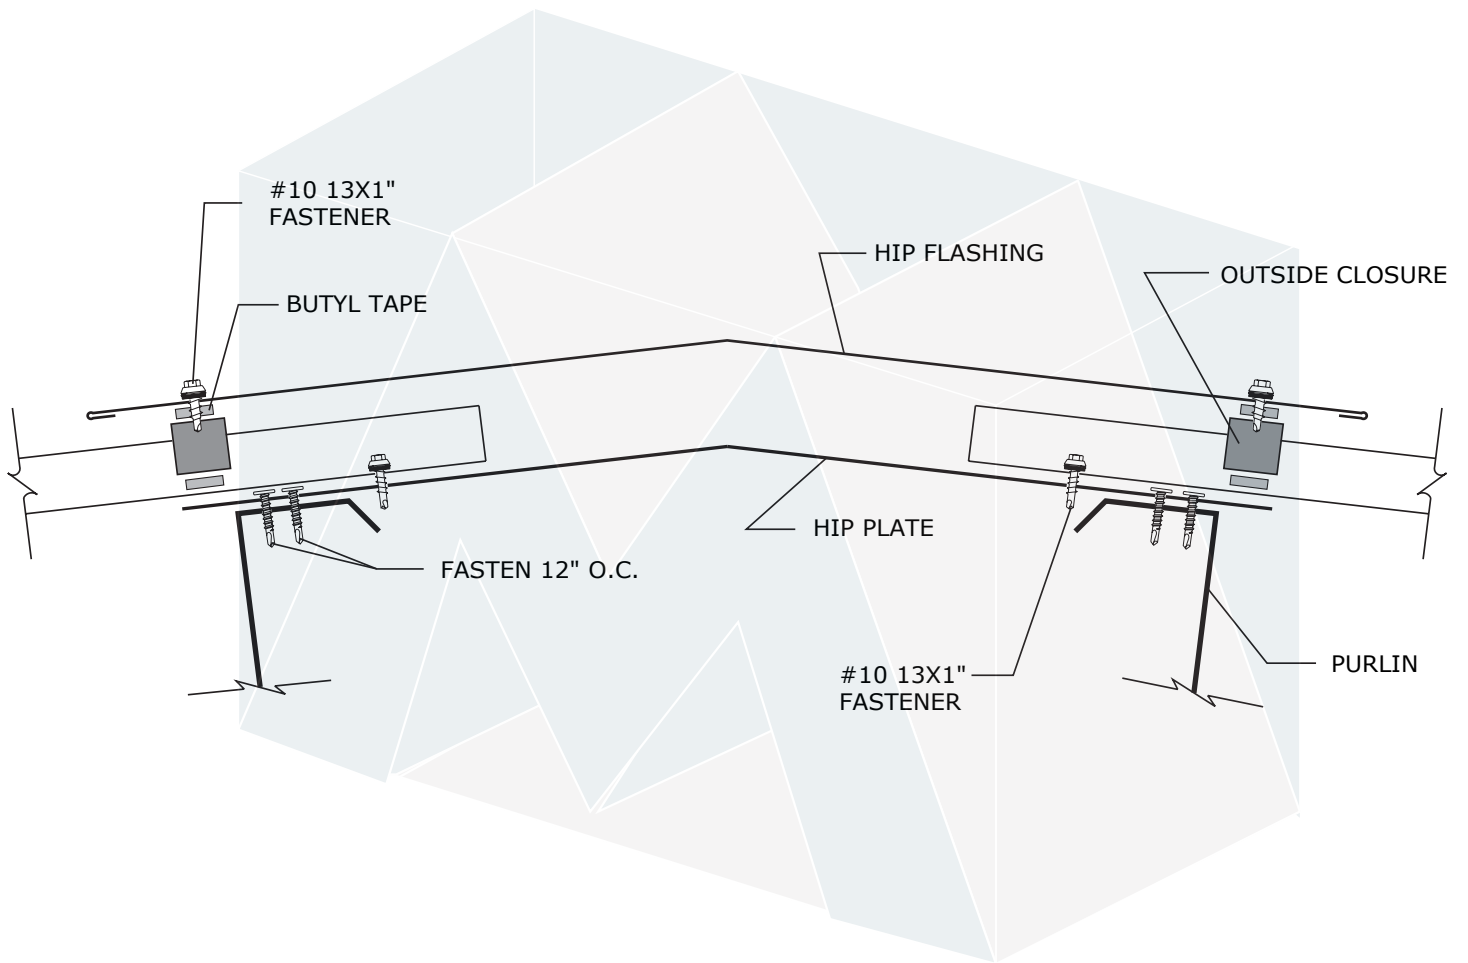

NOTE: NOT FOR SHOP DRAWING USE

METAL ROOFING
Systems, Inc

7670 Mikron Drive
Stanley, NC 28164
704-820-3110

SUBJECT: HIP FLASHING

SYSTEM: **MULTI-RIB**

DATE:

SCALE: NONE

REV:

DRAWING
NO.
3