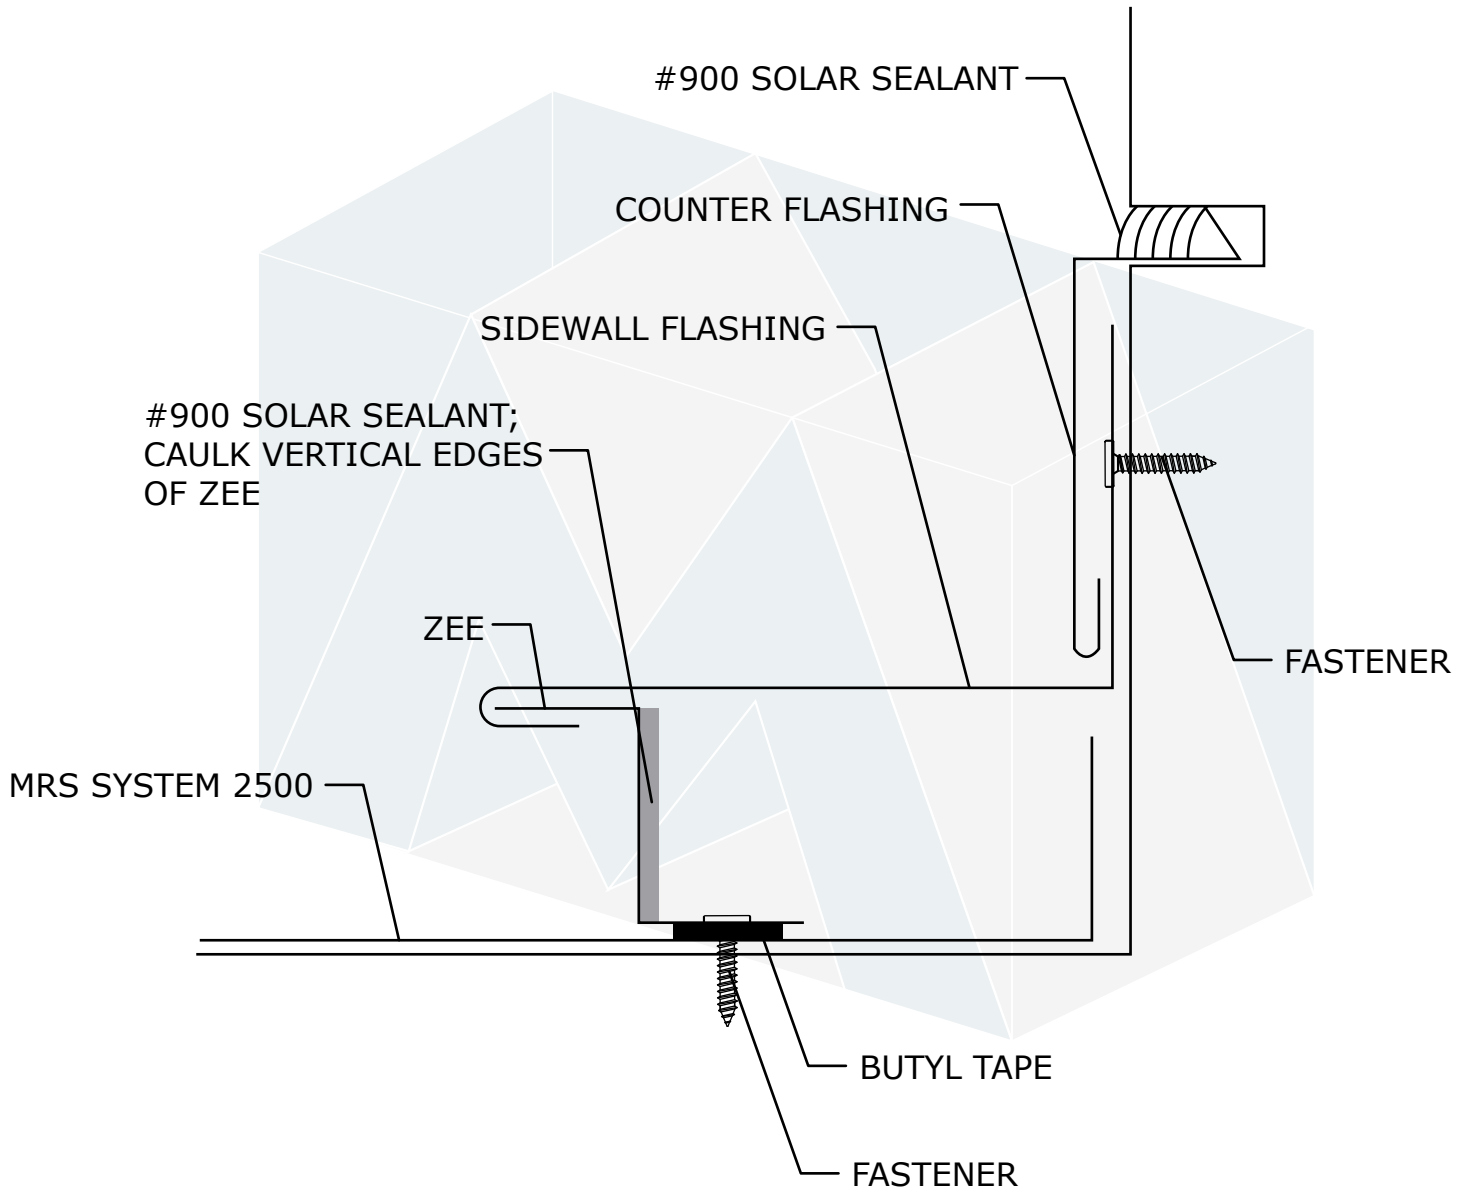

NOTE: NOT FOR SHOP DRAWING USE