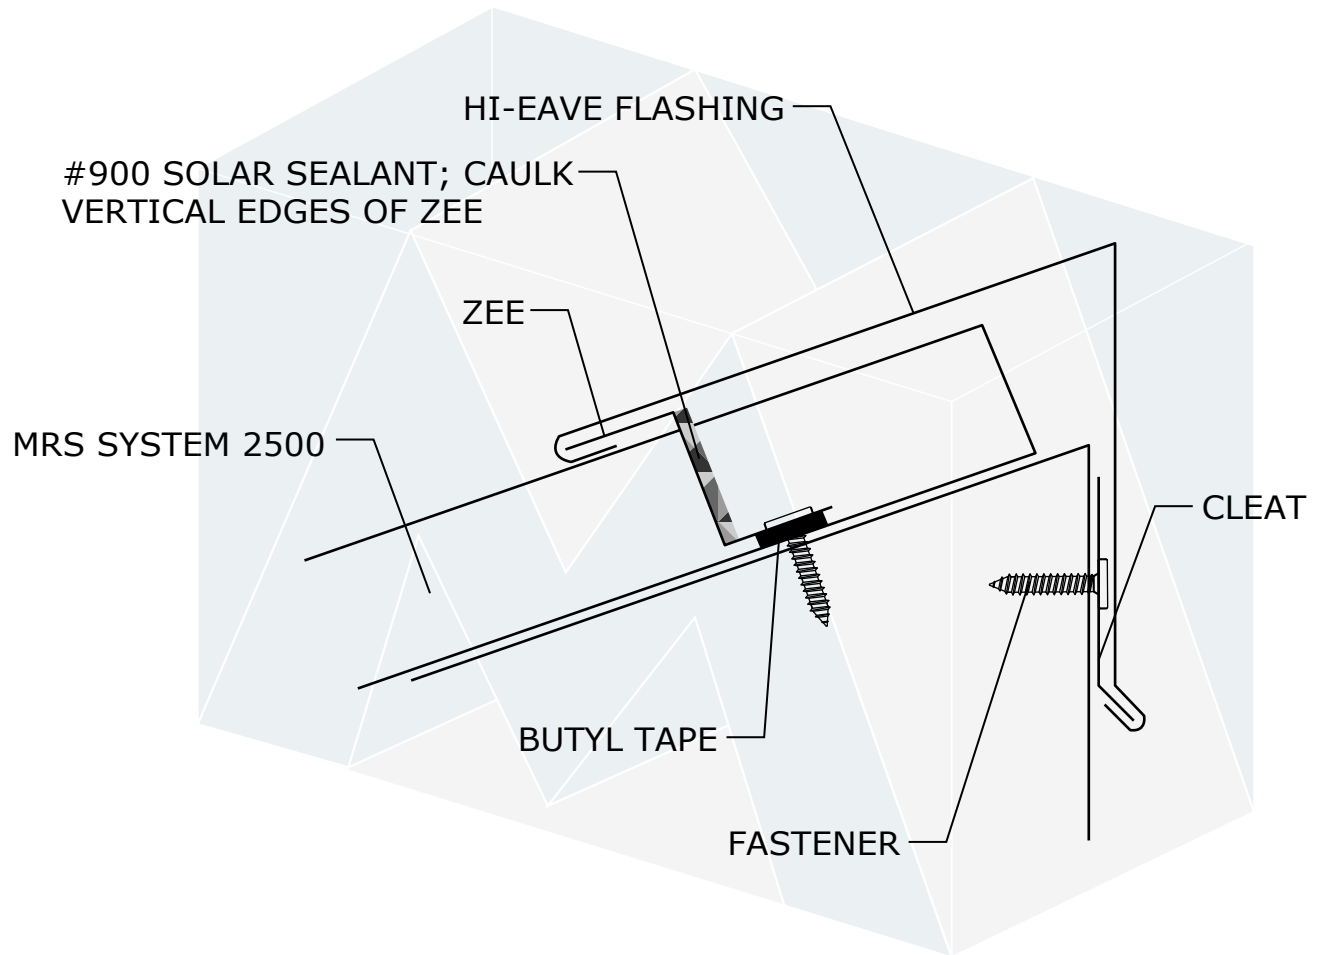

NOTE: NOT FOR SHOP DRAWING USE