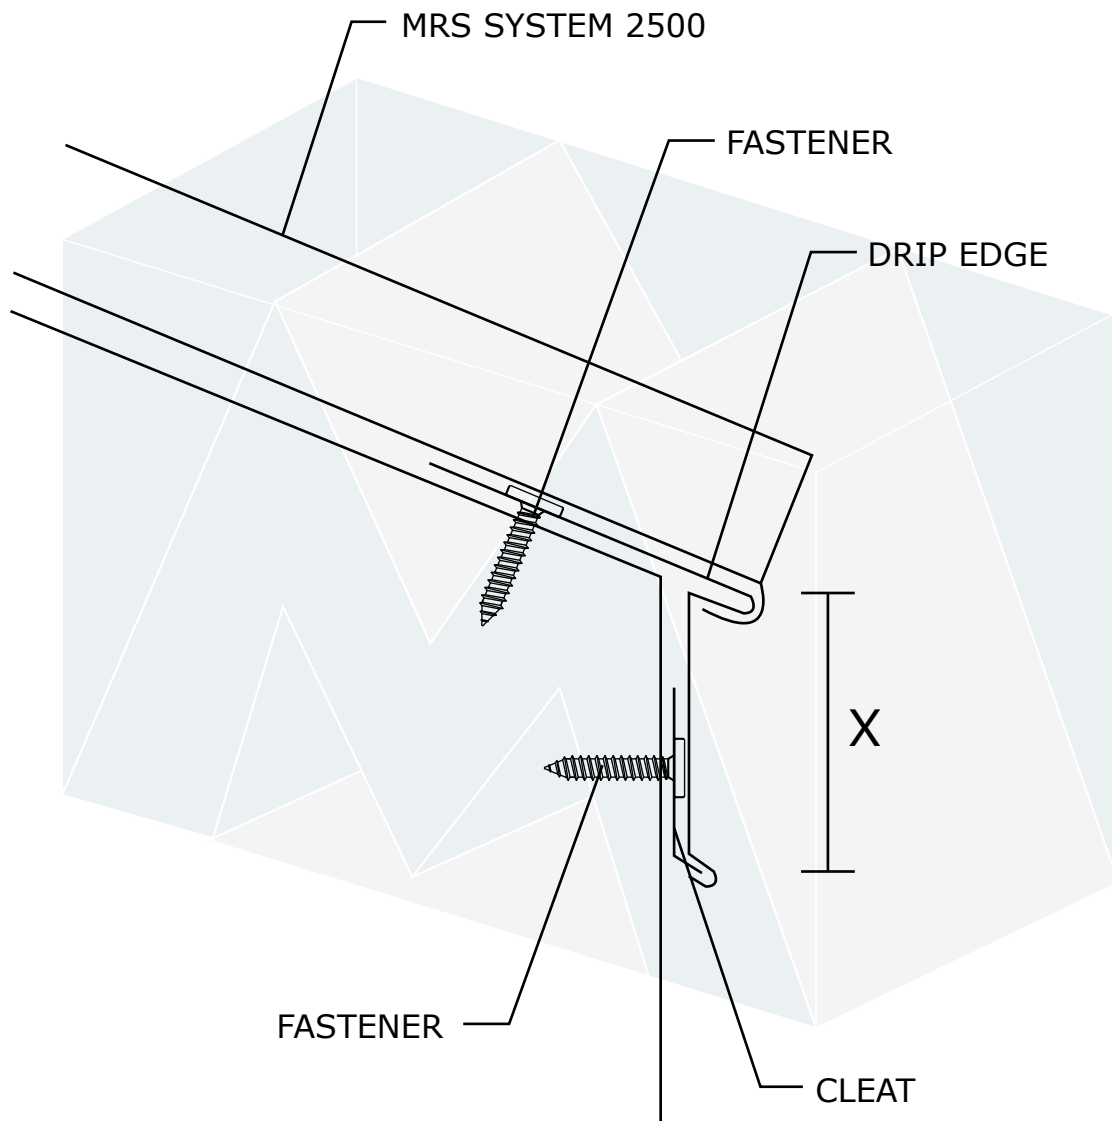

NOTE: NOT FOR SHOP DRAWING USE

	7670 Mikron Drive Stanley, NC 28164 704-820-3110	SUBJECT: LOCKING EAVE FLASHING		DRAWING NO. 3	
		SYSTEM: MRS SYSTEM 2500			
		DATE:	SCALE: NONE		REV: