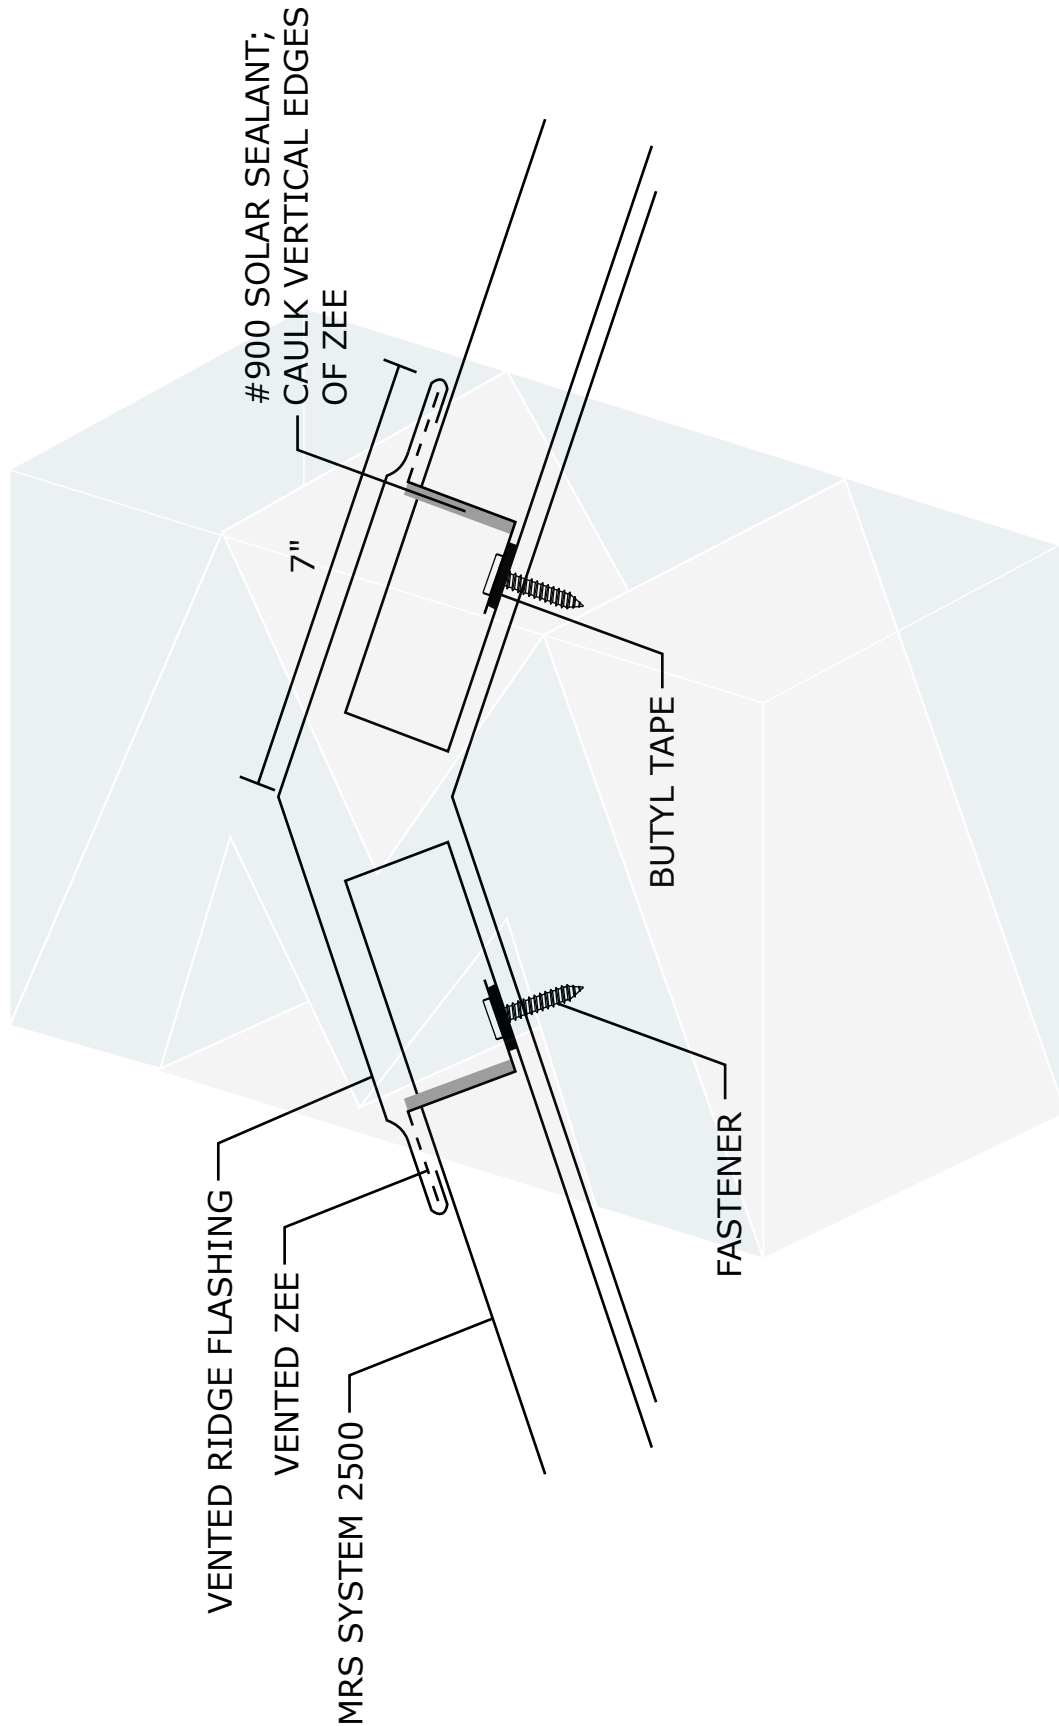

NOTE: NOT FOR SHOP DRAWING USE