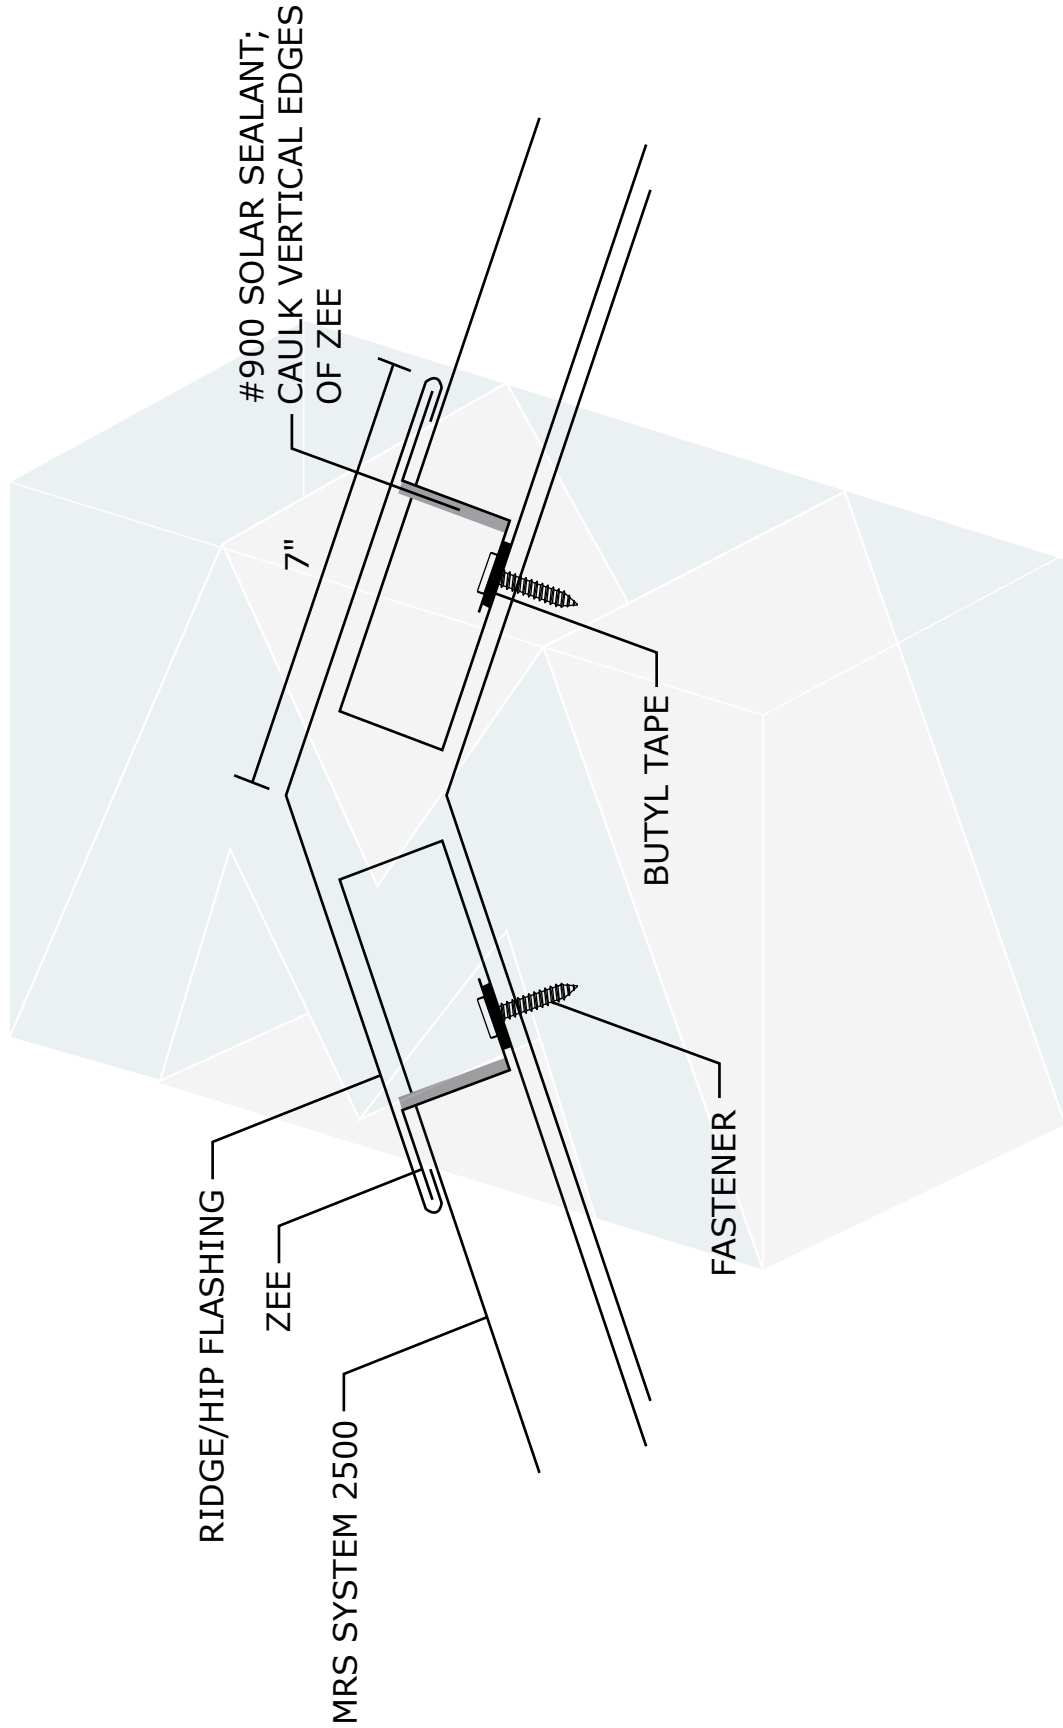

NOTE: NOT FOR SHOP DRAWING USE