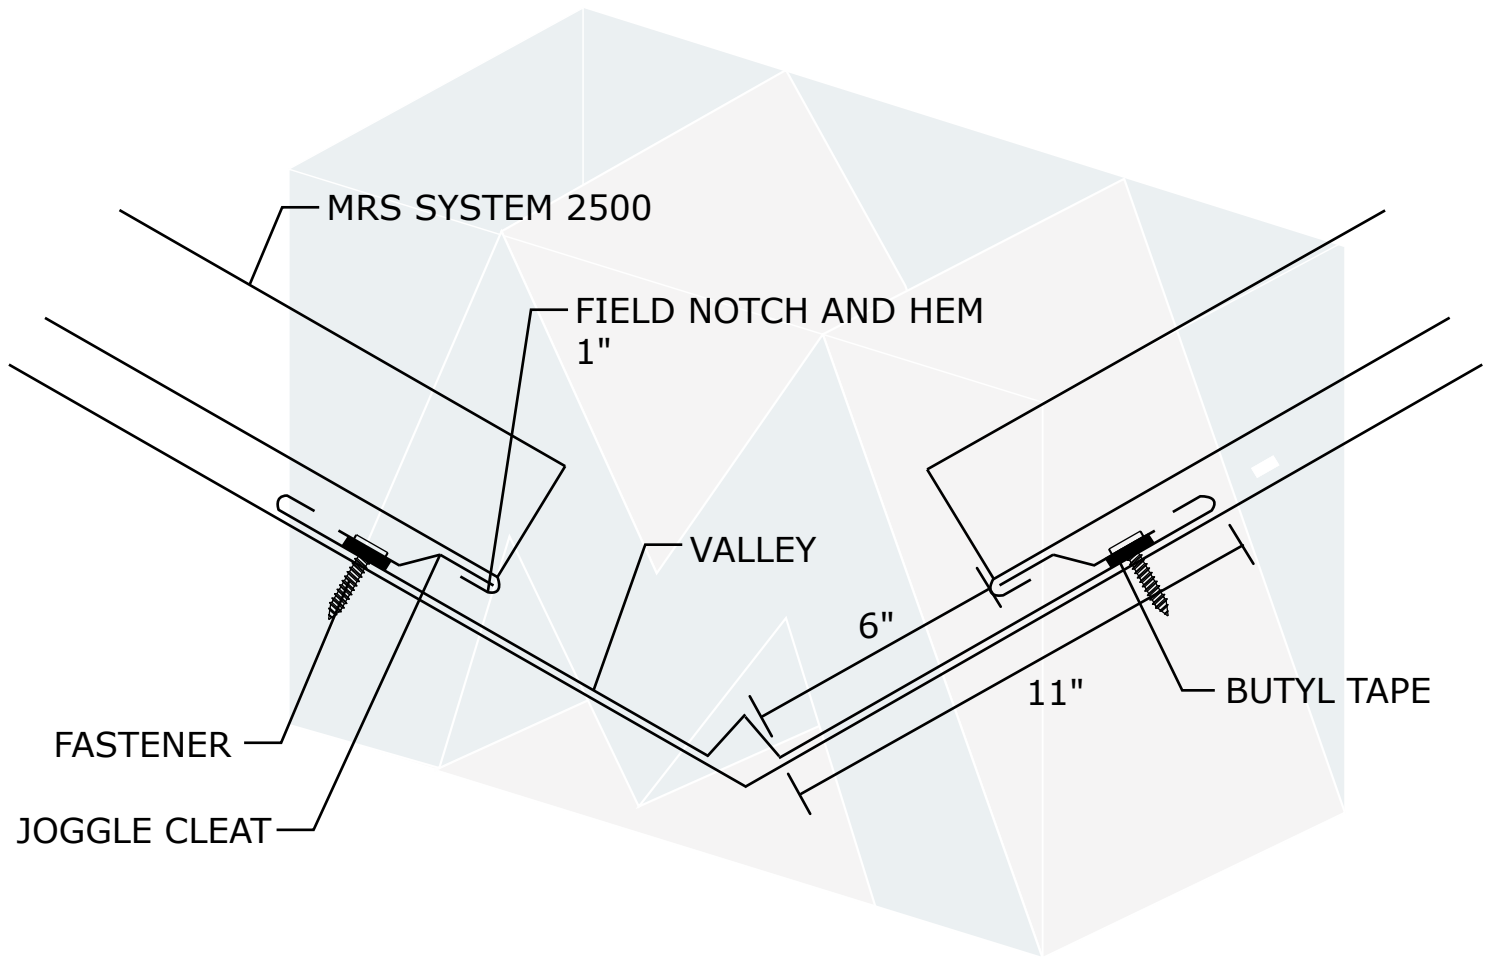

NOTE: NOT FOR SHOP DRAWING USE