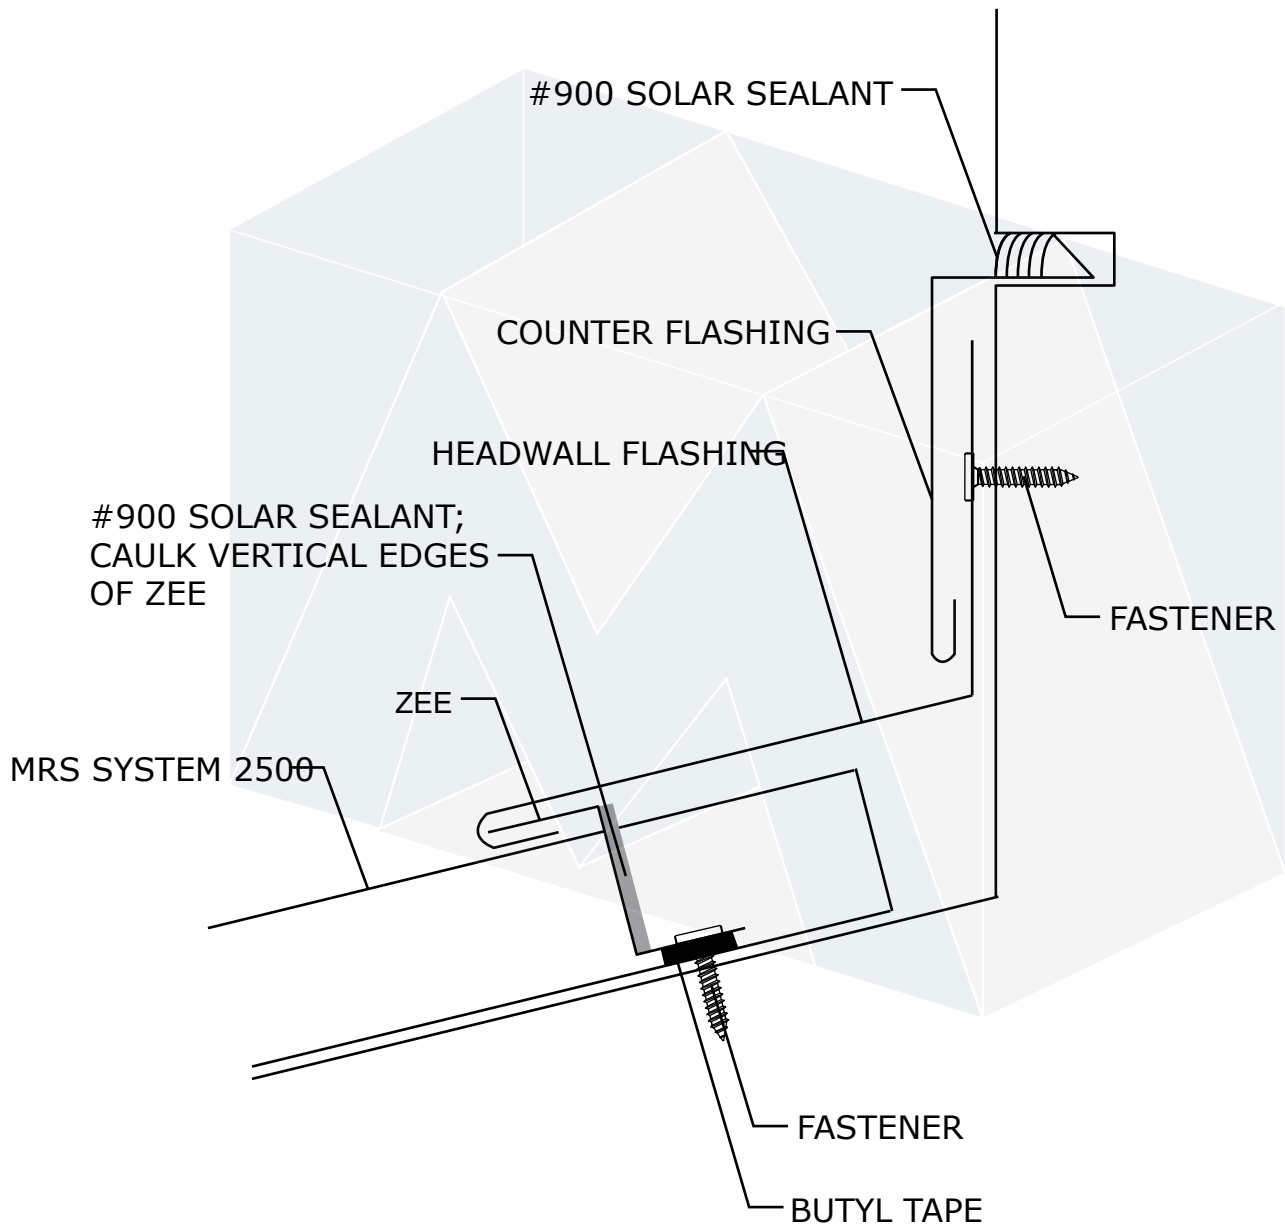

NOTE: NOT FOR SHOP DRAWING USE