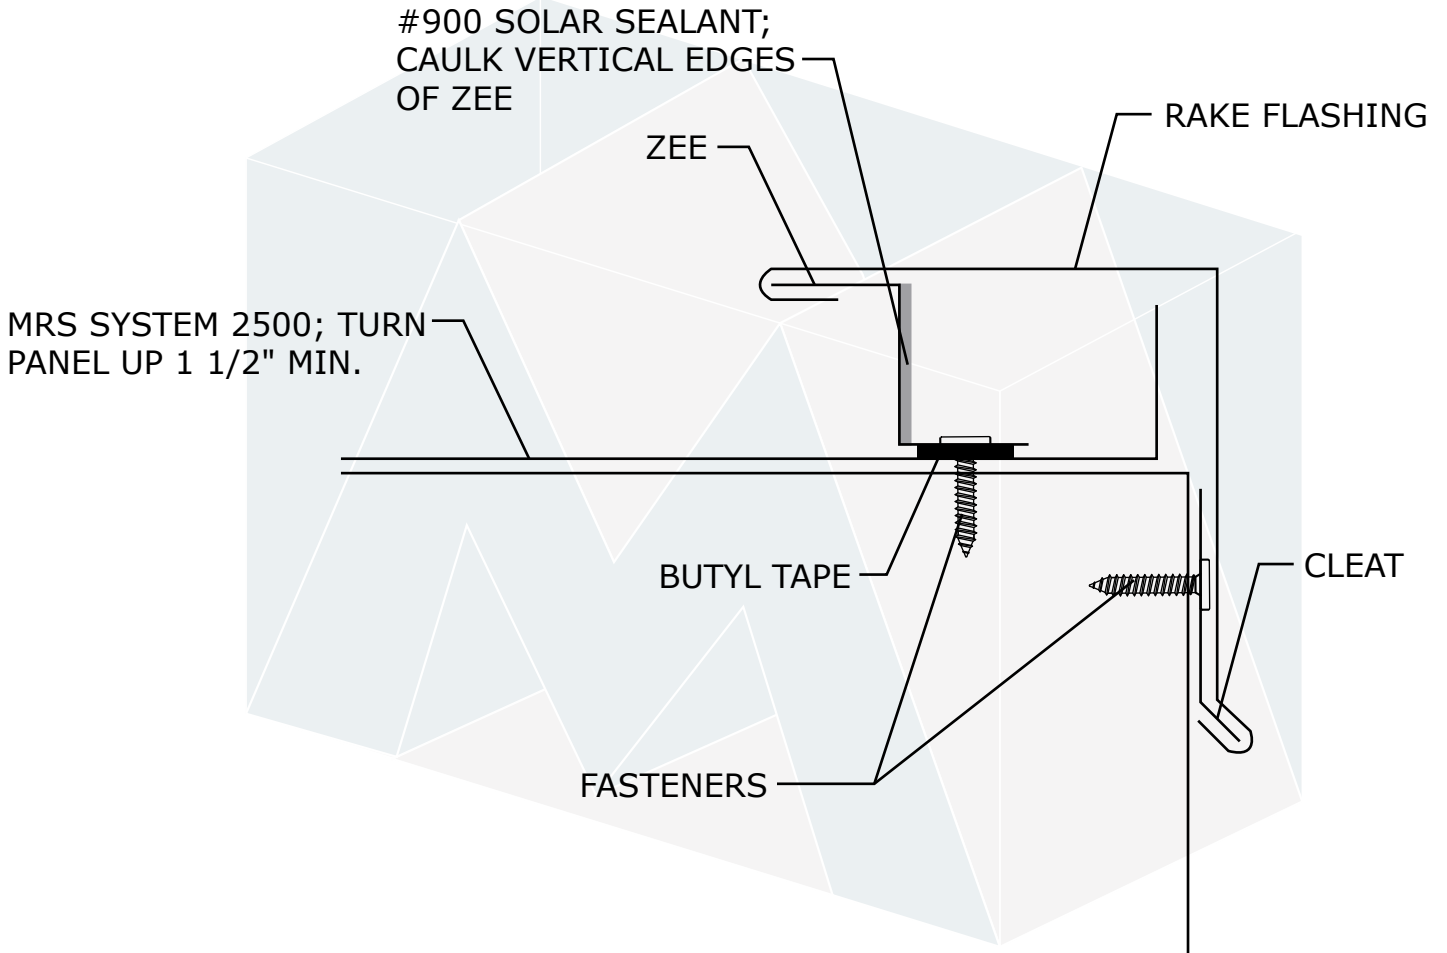

NOTE: NOT FOR SHOP DRAWING USE