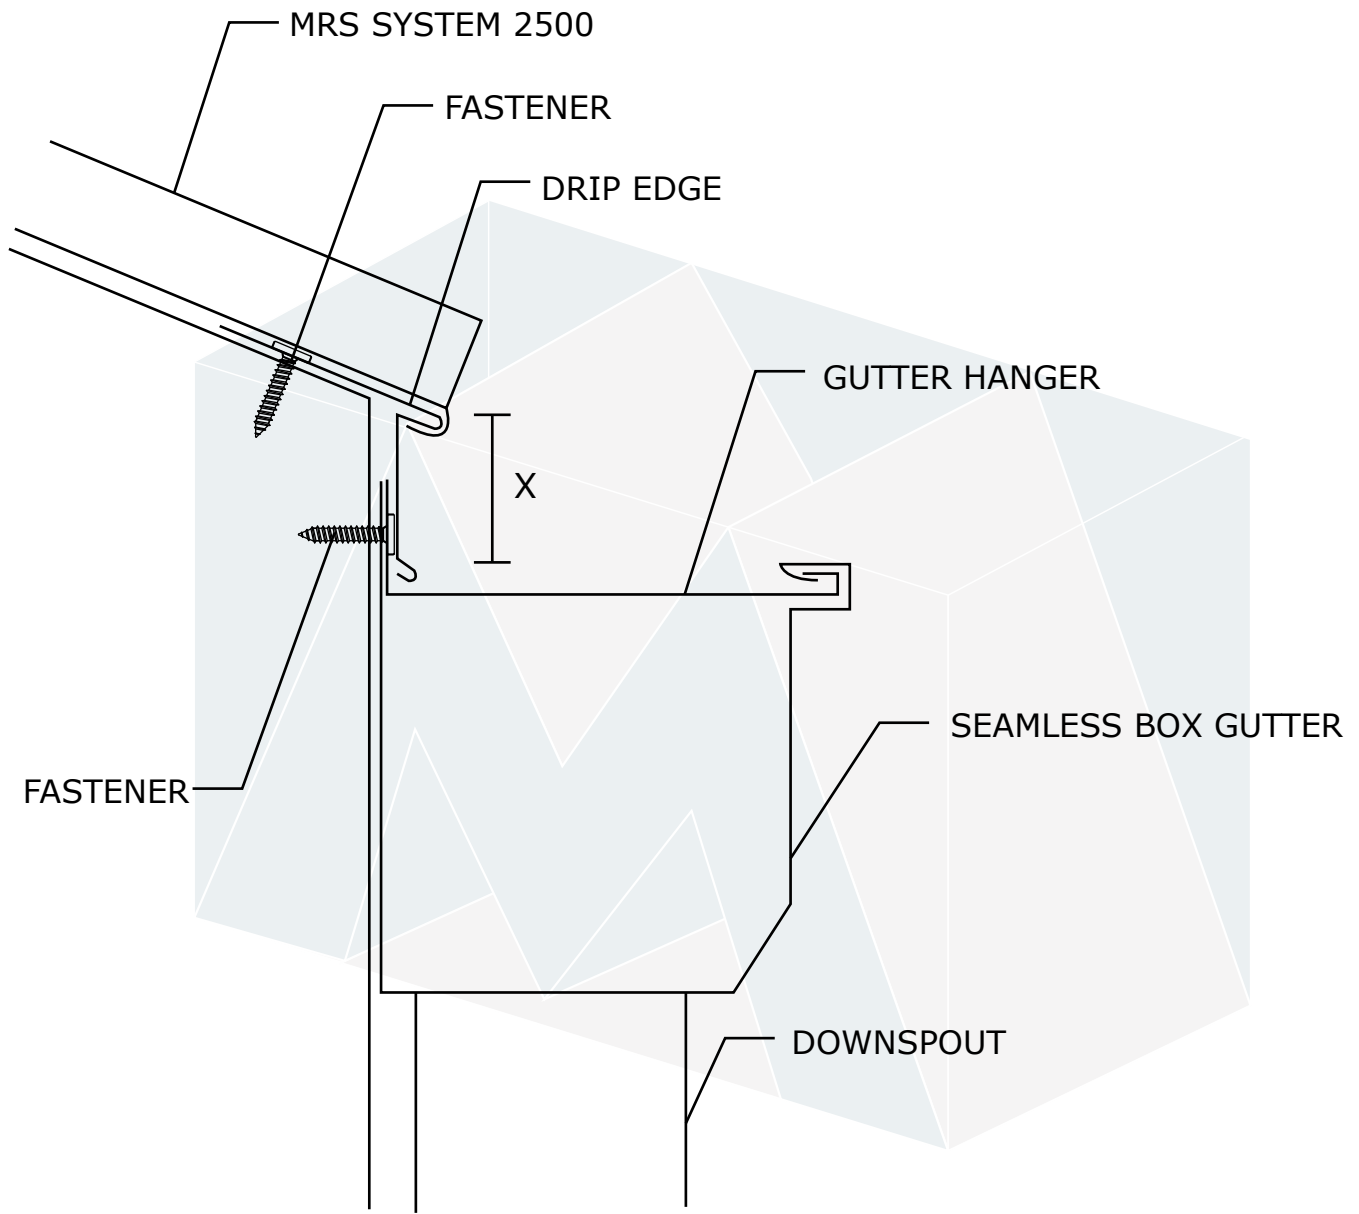

NOTE: NOT FOR SHOP DRAWING USE