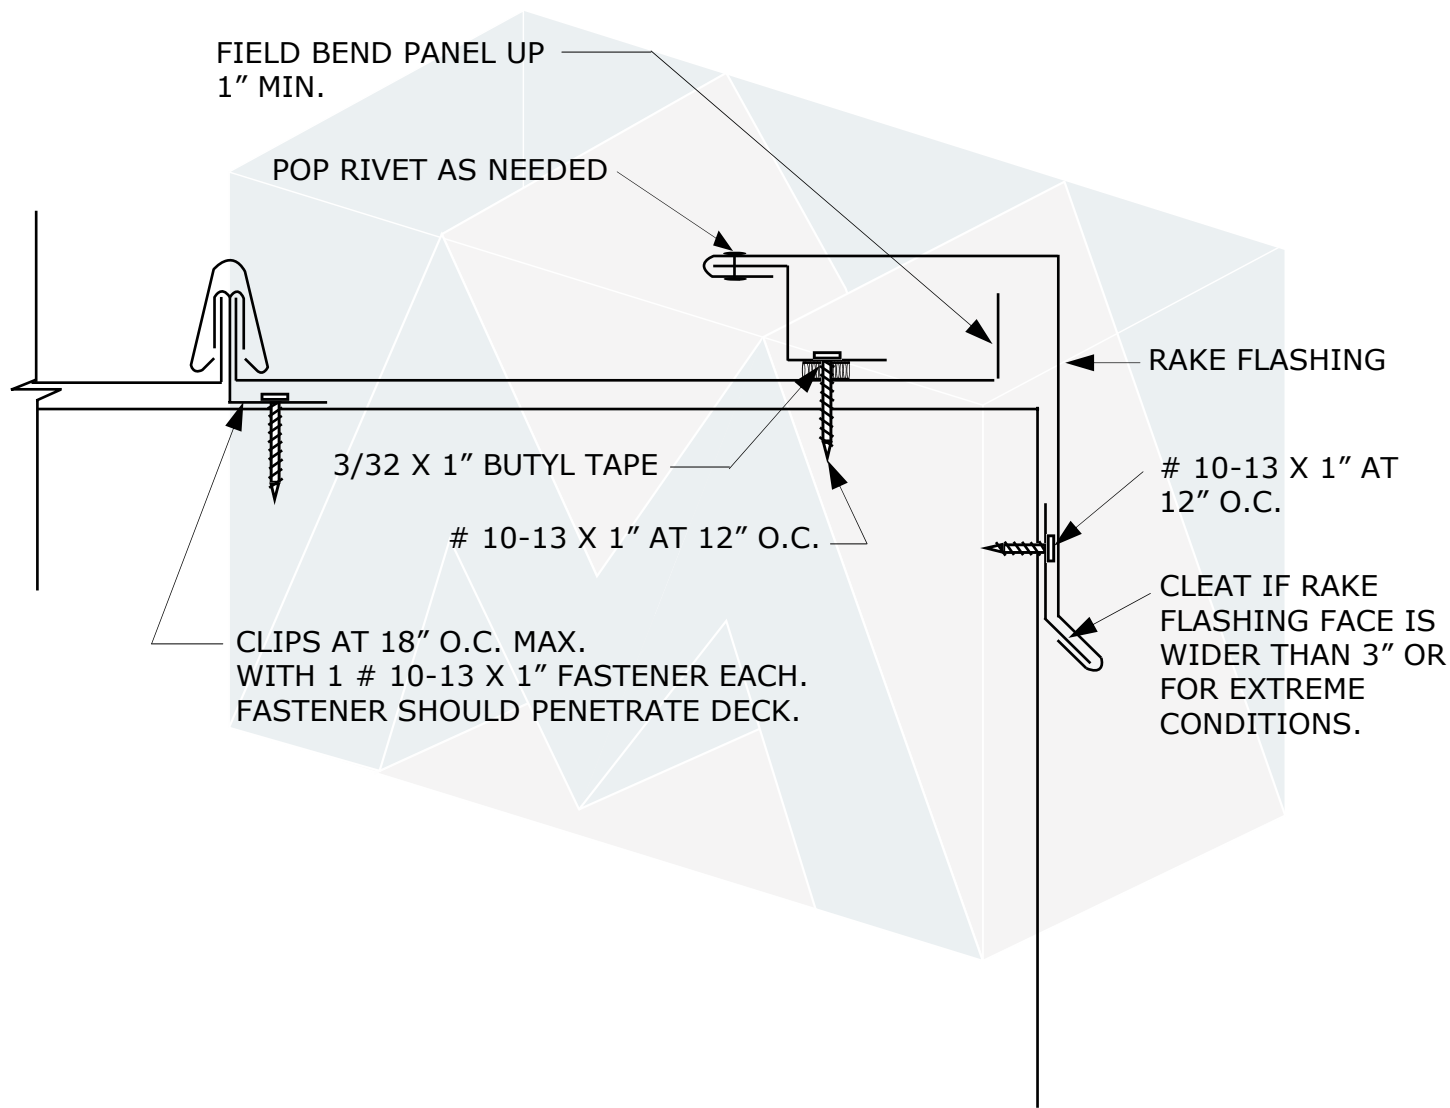

NOTE: NOT FOR SHOP DRAWING USE