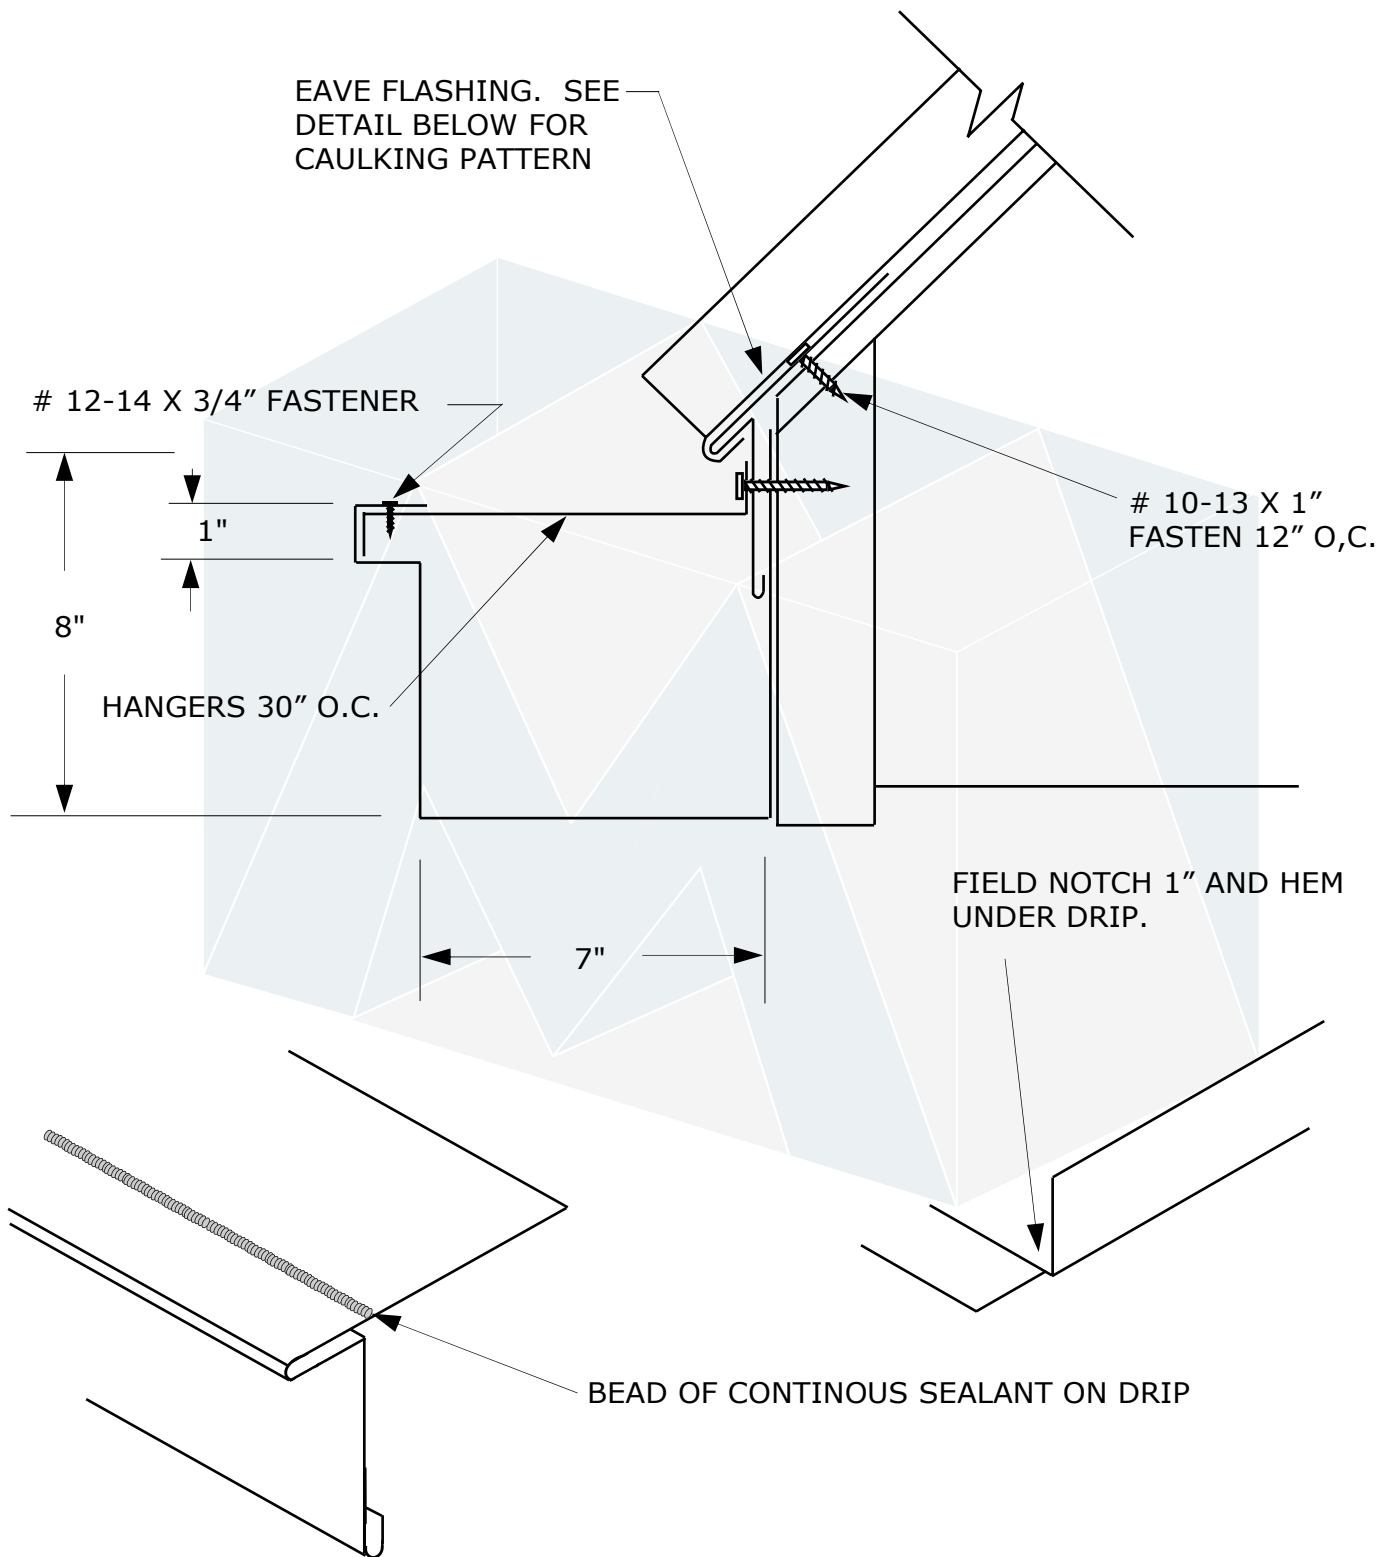

NOTE: NOT FOR SHOP DRAWING USE