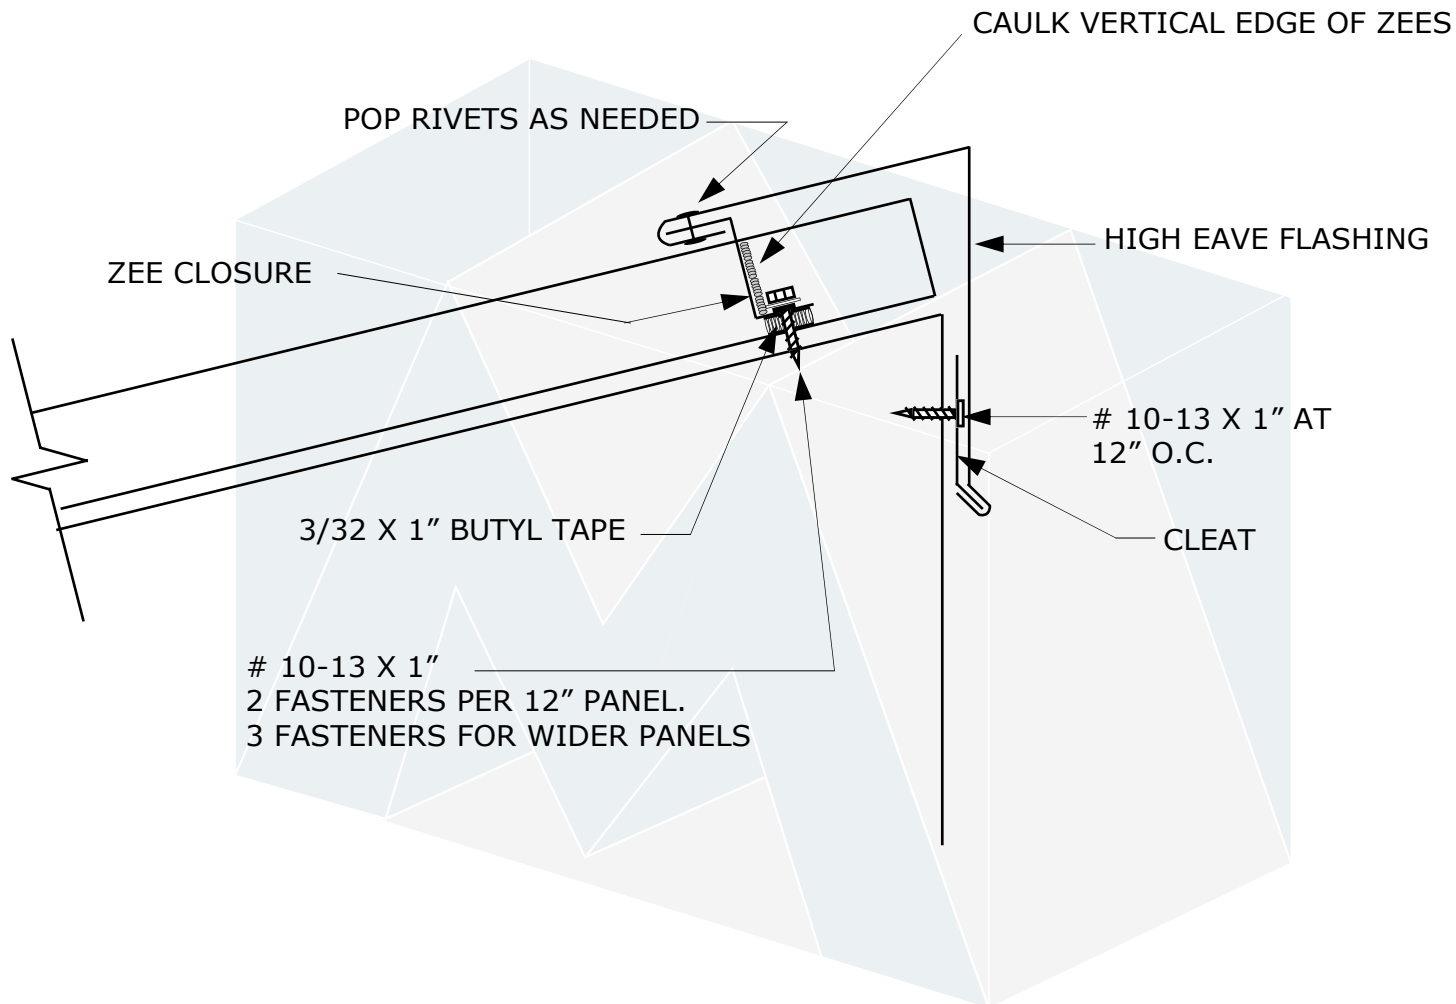

DATE:

SCALE: NONE

REV:

DRAWING
NO.

3

10-13 X 1"
 2 FASTENERS PER 12" PANEL.
 3 FASTENERS FOR WIDER PANELS

NOTE: NOT FOR SHOP DRAWING USE

7670 Mikron Drive
 Stanley, NC 28164
 704-820-3110