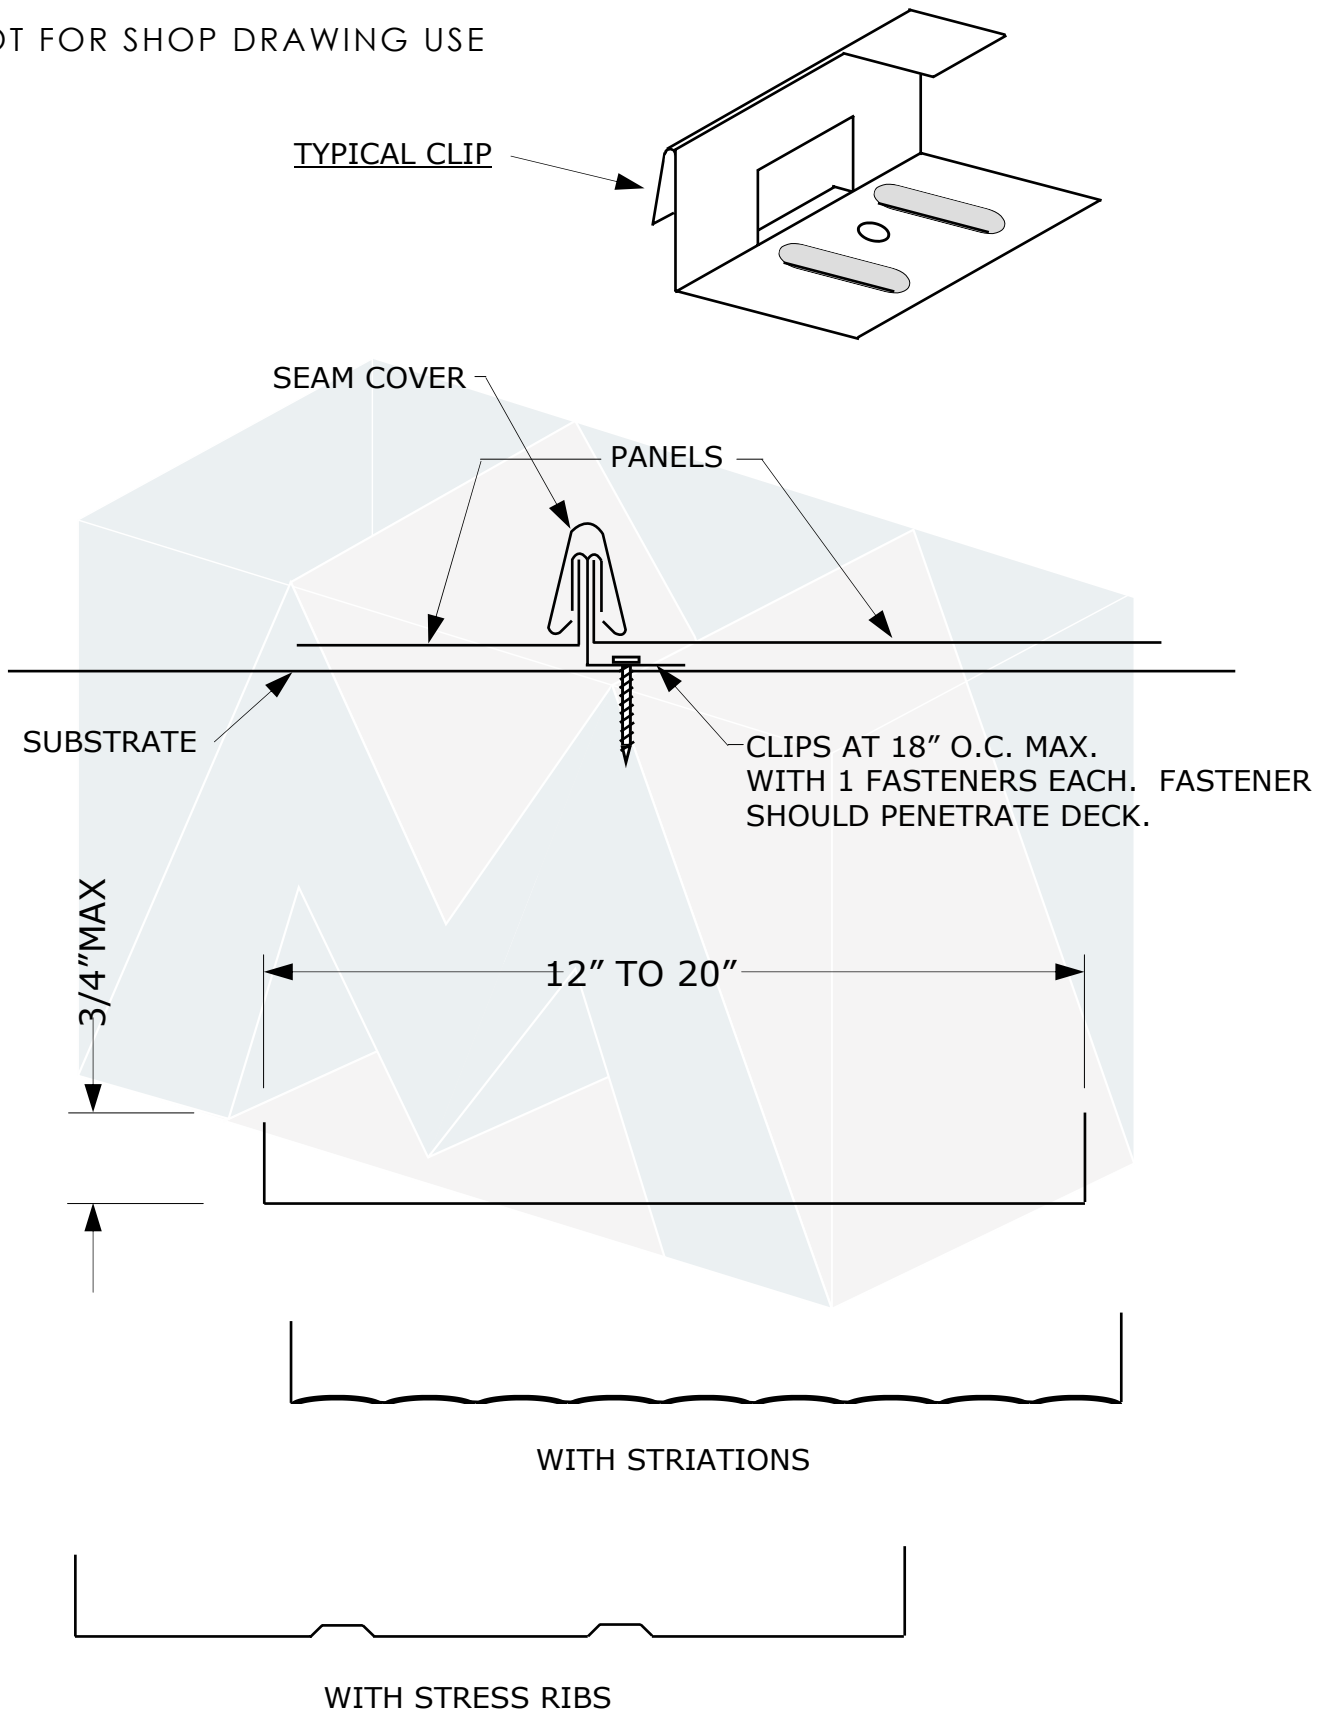

NOTE: NOT FOR SHOP DRAWING USE