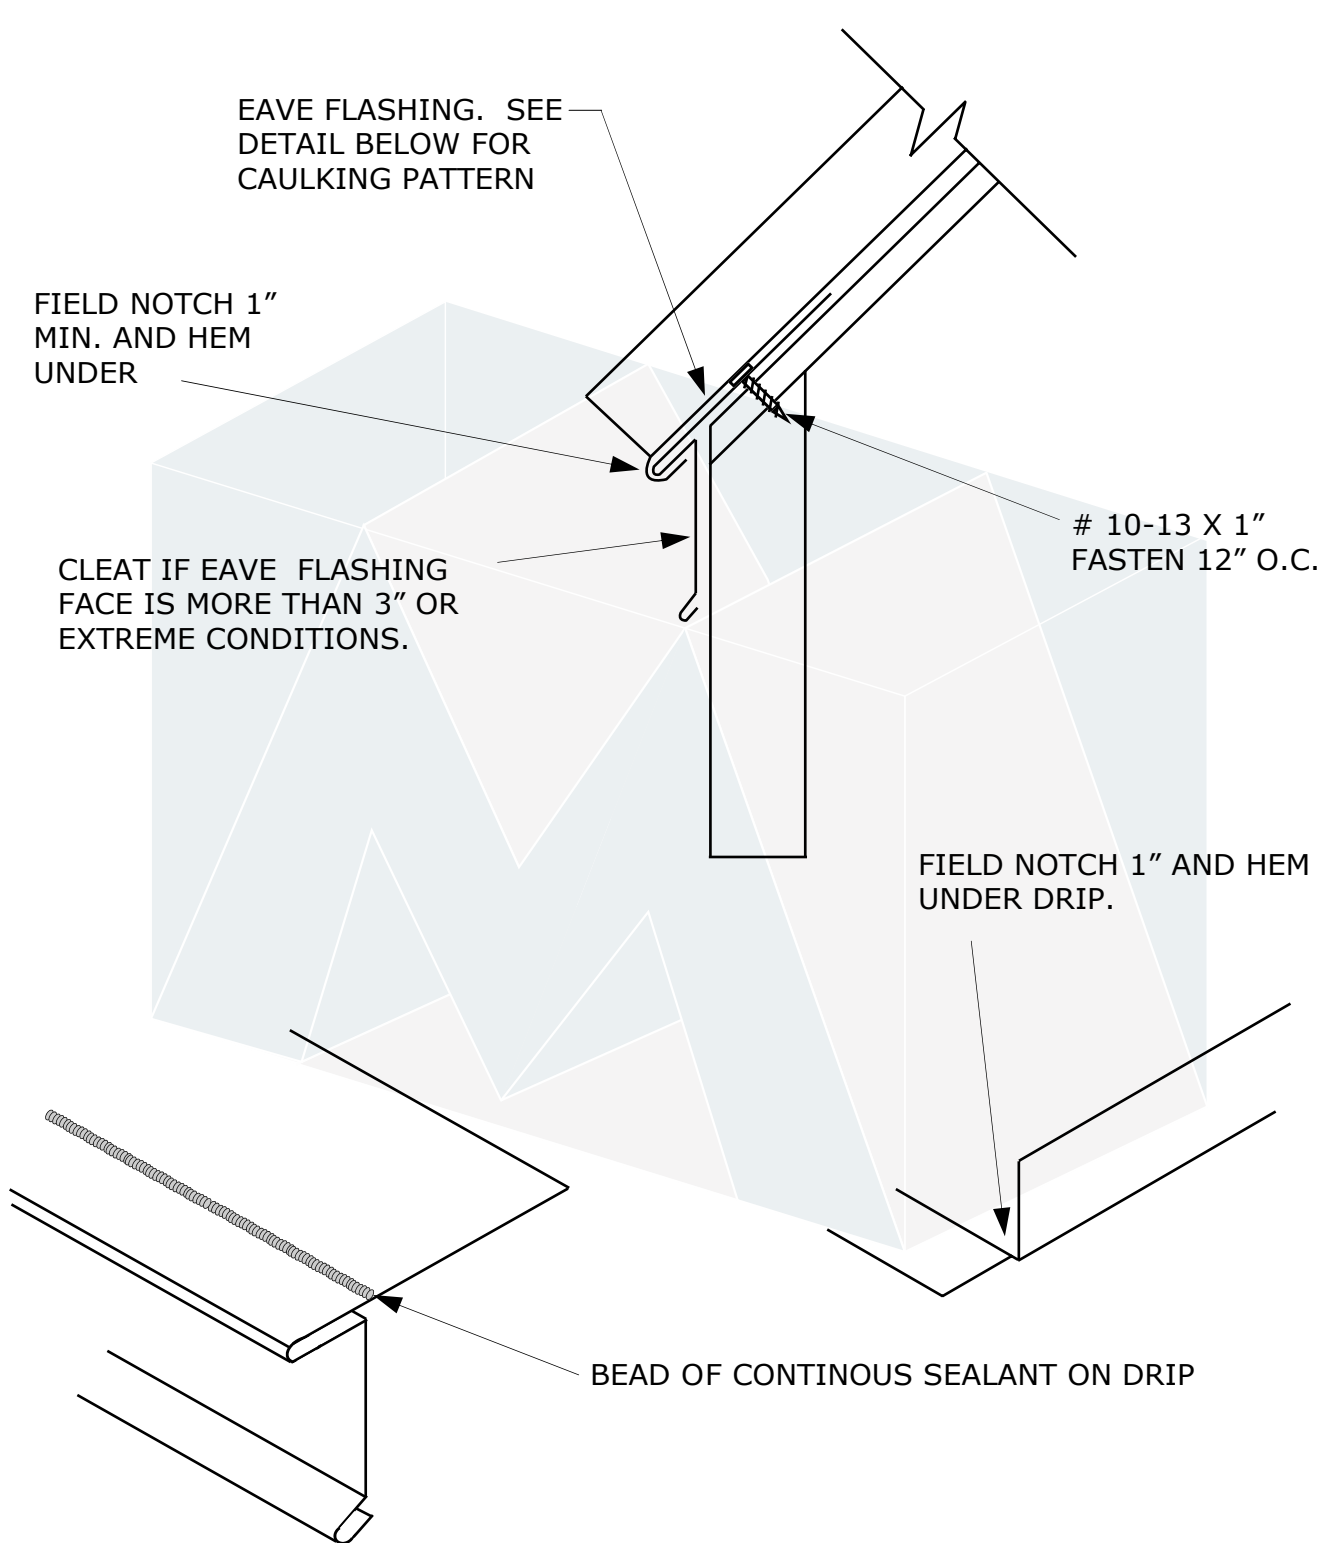

NOTE: NOT FOR SHOP DRAWING USE

METAL ROOFING
Systems, Inc

7670 Mikron Drive
Stanley, NC 28164
704-820-3110

SUBJECT: LOCKING EAVE FLASHING

SYSTEM: **MRS System Tee**

DATE:

SCALE: NONE

REV:

DRAWING
NO.

3