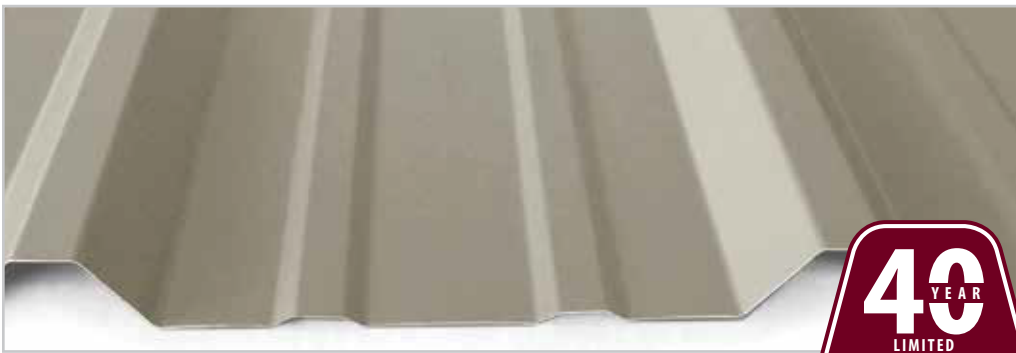

METAL ROOFING

S y s t e m s , I n c

CENTRAL **GUARD**®
POWERED BY **valspar**

Colors on this chart are close representations of actual metal color, limited by printing and viewing conditions. Color matching is optimized for outdoor viewing.

All colors meet ENERGY STAR® requirements for steep slope roofs.

PREMIUM COLOR

Copper Metallic*
Prime

Fluropon® 70% PVDF

Galvalume®‡
Prime
Clear acrylic coating