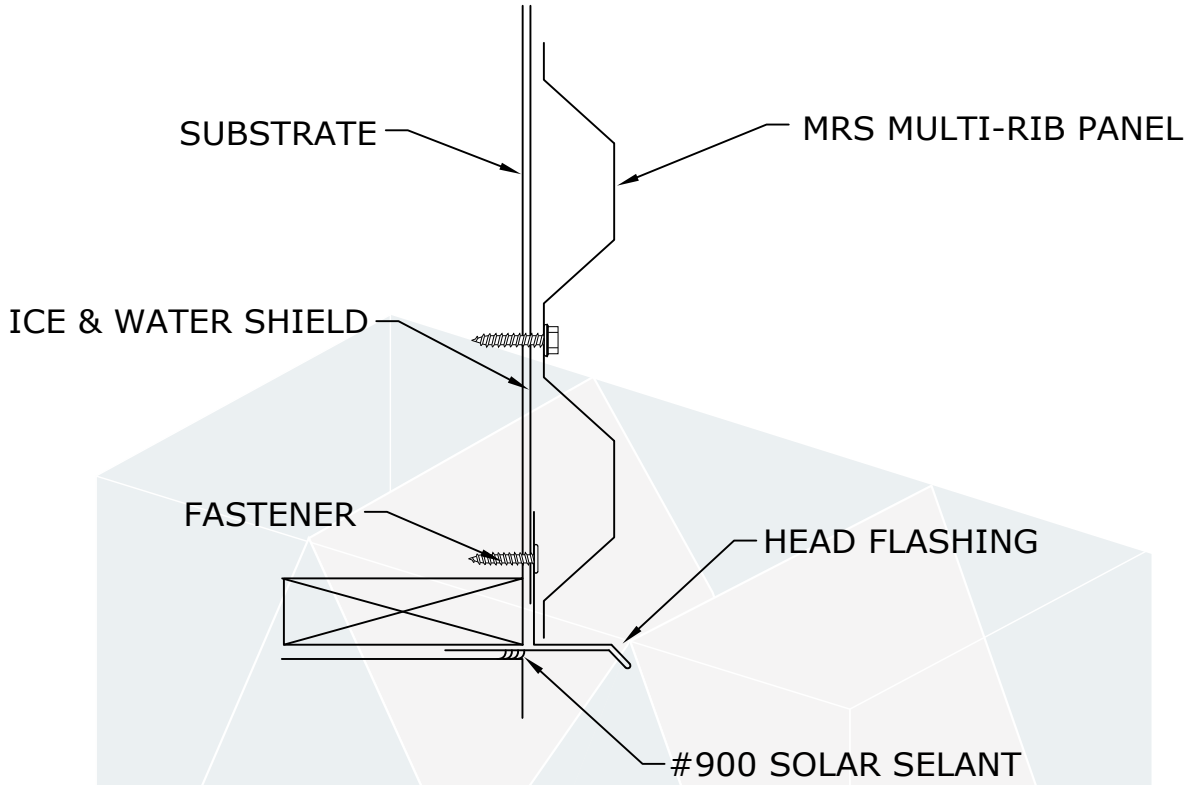

NOTE: NOT FOR SHOP DRAWING USE

ICE & WATER SHIELD

SUBSTRATE

INSIDE CORNER FLASHING

FASTENER

MRS MULTI-RIB PANEL

HORIZONTAL PANEL

ICE & WATER SHIELD

SYSTEM: **MRS Multi-Rib Panel**

DATE:

SCALE: NONE

REV:

DRAWING
NO.

1

NOTE: NOT FOR SHOP DRAWING USE

HORIZONTAL PANEL

VERTICAL PANEL

NOTE: NOT FOR SHOP DRAWING USE

HORIZONTAL PANEL

VERTICAL PANEL

NOTE: NOT FOR SHOP DRAWING USE

HORIZONTAL PANEL

VERTICAL PANEL

NOTE: NOT FOR SHOP DRAWING USE