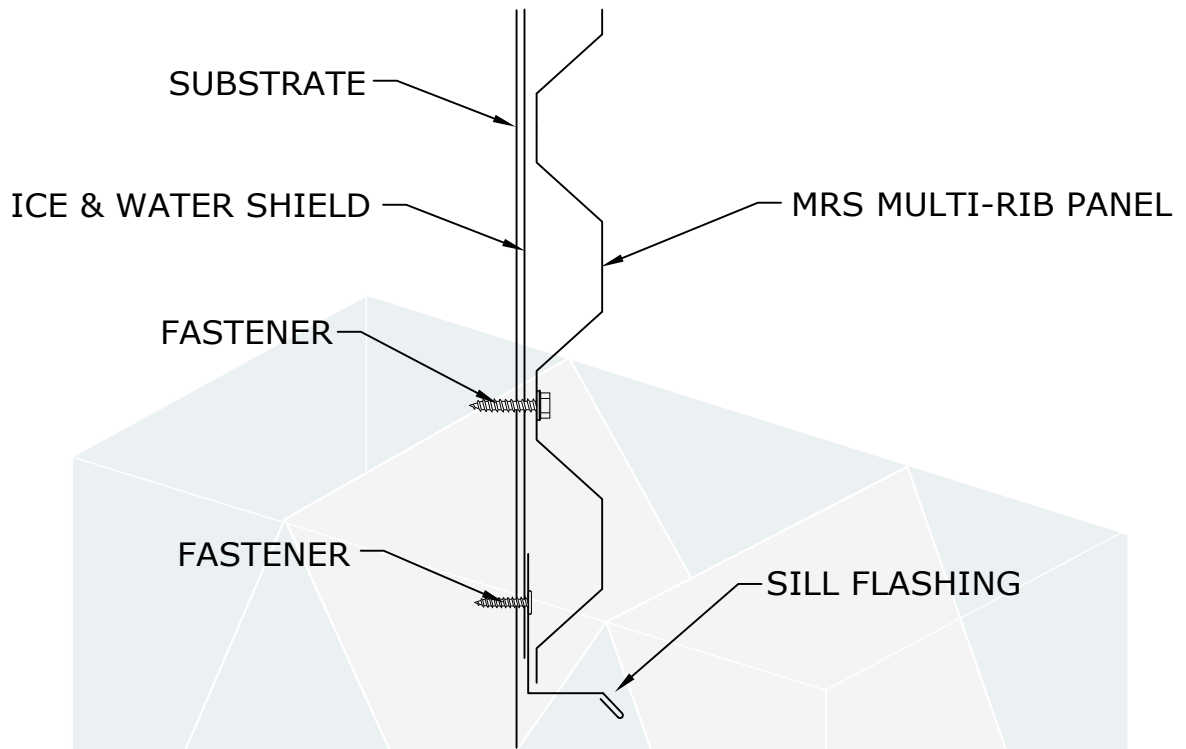

NOTE: NOT FOR SHOP DRAWING USE

ICE & WATER SHIELD

SUBSTRATE

INSIDE CORNER FLASHING

FASTENER

MRS MULTI-RIB PANEL

HORIZONTAL PANEL

ICE & WATER SHIELD

SYSTEM: **MRS Multi-Rib Panel**

DATE:

SCALE: NONE

REV:

DRAWING
NO.

1

NOTE: NOT FOR SHOP DRAWING USE

HORIZONTAL PANEL

VERTICAL PANEL

NOTE: NOT FOR SHOP DRAWING USE

HORIZONTAL PANEL

VERTICAL PANEL

NOTE: NOT FOR SHOP DRAWING USE

HORIZONTAL PANEL

VERTICAL PANEL

NOTE: NOT FOR SHOP DRAWING USE