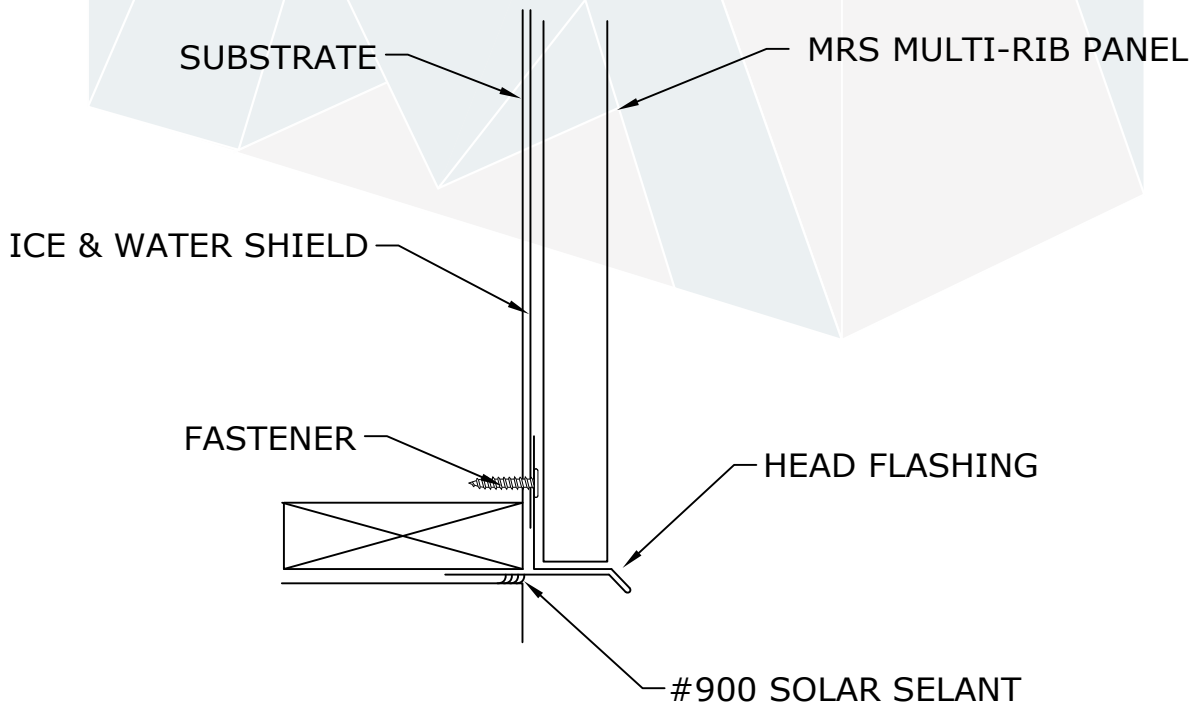

NOTE: NOT FOR SHOP DRAWING USE

ICE & WATER SHIELD

SUBSTRATE

INSIDE CORNER FLASHING

FASTENER

MRS MULTI-RIB PANEL

HORIZONTAL PANEL

ICE & WATER SHIELD

SYSTEM: **MRS Multi-Rib Panel**

DATE:

SCALE: NONE

REV:

DRAWING
NO.

1

NOTE: NOT FOR SHOP DRAWING USE

HORIZONTAL PANEL

VERTICAL PANEL

NOTE: NOT FOR SHOP DRAWING USE

HORIZONTAL PANEL

VERTICAL PANEL

NOTE: NOT FOR SHOP DRAWING USE

HORIZONTAL PANEL

VERTICAL PANEL

NOTE: NOT FOR SHOP DRAWING USE