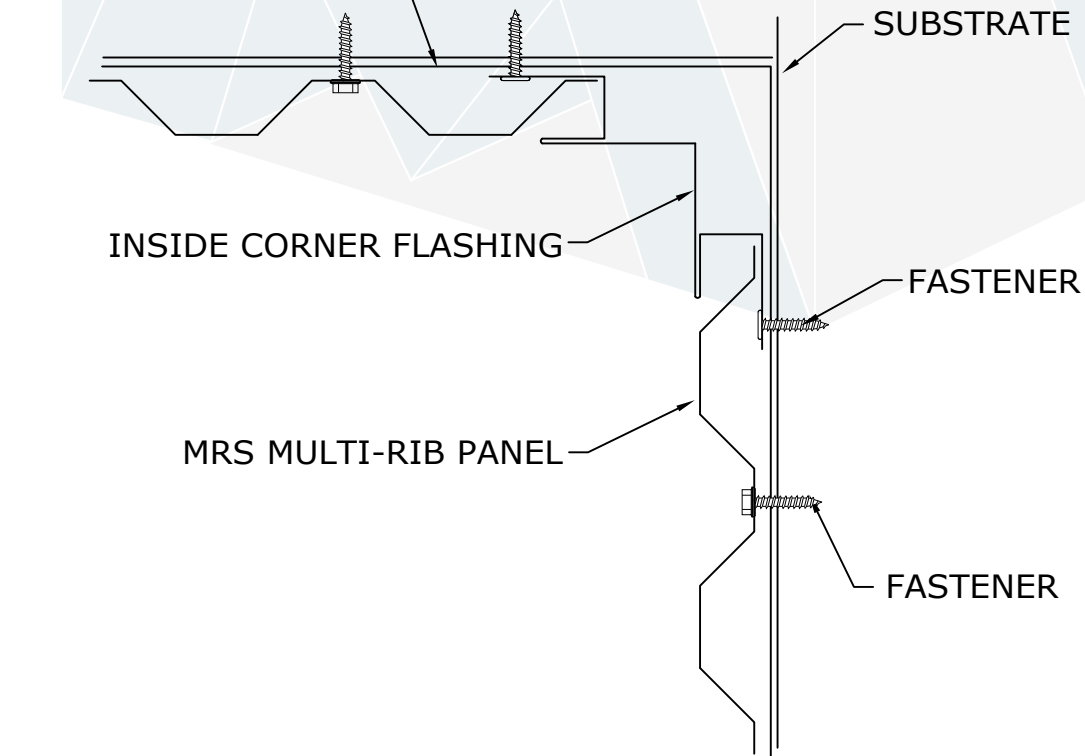

NOTE: NOT FOR SHOP DRAWING USE

ICE & WATER SHIELD

SUBSTRATE

INSIDE CORNER FLASHING

FASTENER

MRS MULTI-RIB PANEL

HORIZONTAL PANEL

ICE & WATER SHIELD

SUBSTRATE

INSIDE CORNER FLASHING

FASTENER

MRS MULTI-RIB PANEL

FASTENER

VERTICAL PANEL

7670 Mikron Drive
Stanley, NC 28164
704-820-3110

SUBJECT: INSIDE CORNER

SYSTEM: **MRS Multi-Rib Panel**

DATE:

SCALE: NONE

REV:

DRAWING
NO.

1

NOTE: NOT FOR SHOP DRAWING USE

HORIZONTAL PANEL