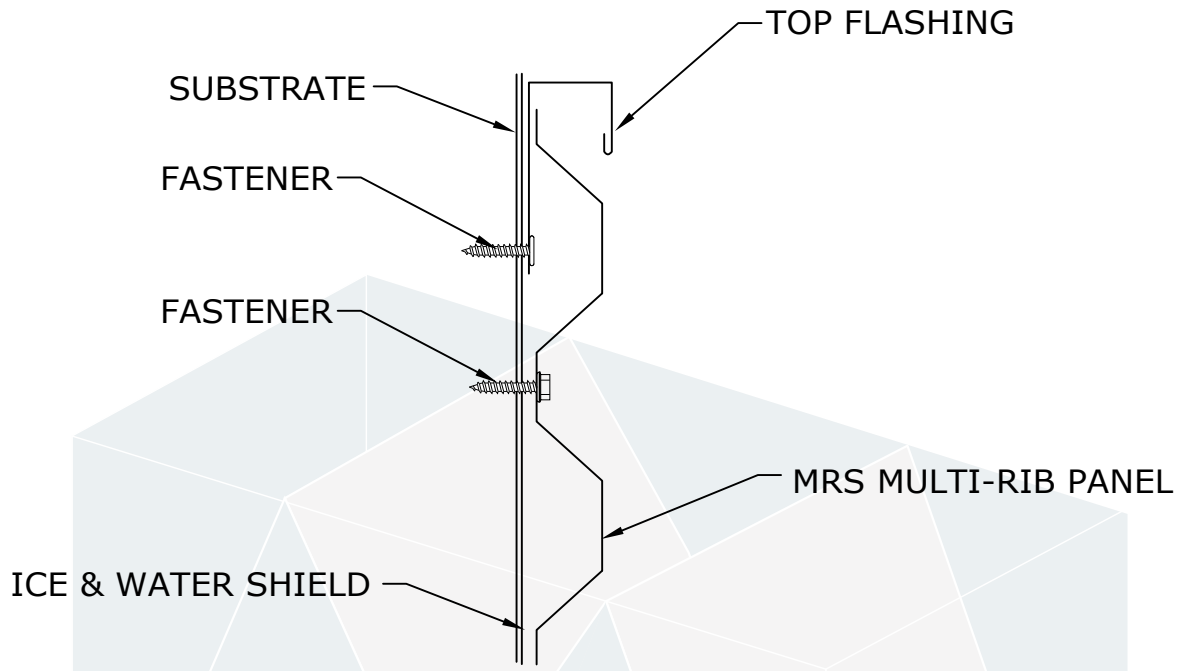

NOTE: NOT FOR SHOP DRAWING USE

ICE & WATER SHIELD

SUBSTRATE

INSIDE CORNER FLASHING

FASTENER

MRS MULTI-RIB PANEL

HORIZONTAL PANEL

ICE & WATER SHIELD

DRAWING
NO.
5

NOTE: NOT FOR SHOP DRAWING USE

HORIZONTAL PANEL

VERTICAL PANEL