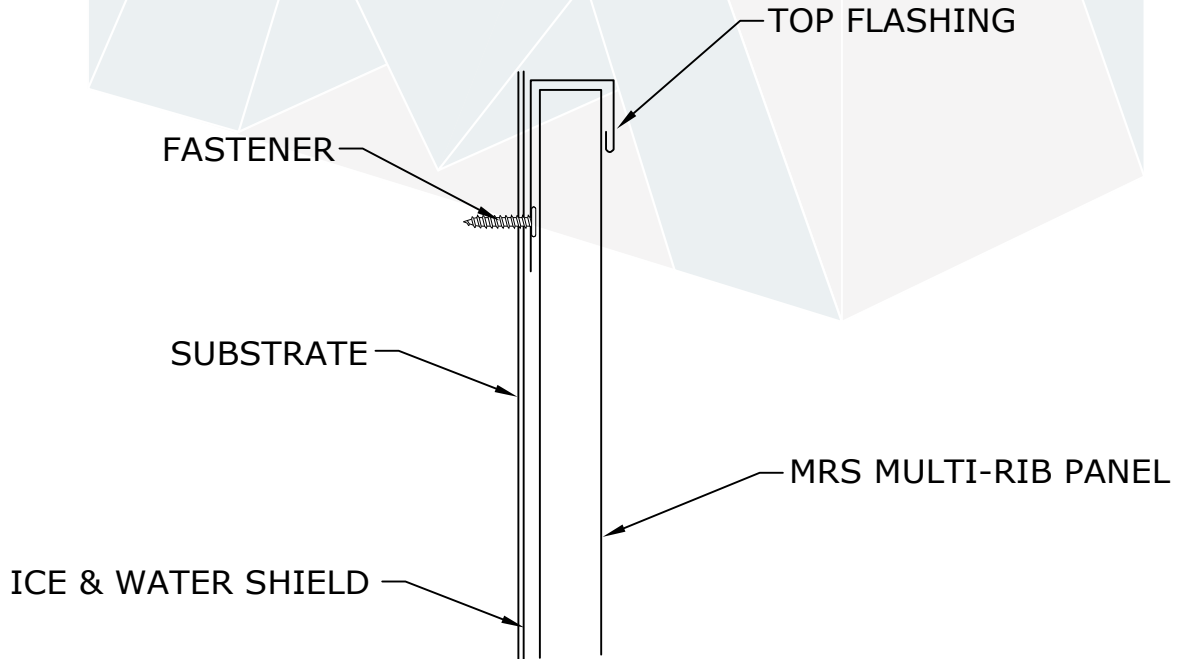

NOTE: NOT FOR SHOP DRAWING USE

ICE & WATER SHIELD

SUBSTRATE

INSIDE CORNER FLASHING

FASTENER

MRS MULTI-RIB PANEL

HORIZONTAL PANEL

ICE & WATER SHIELD

DRAWING
NO.
5

NOTE: NOT FOR SHOP DRAWING USE

HORIZONTAL PANEL

VERTICAL PANEL