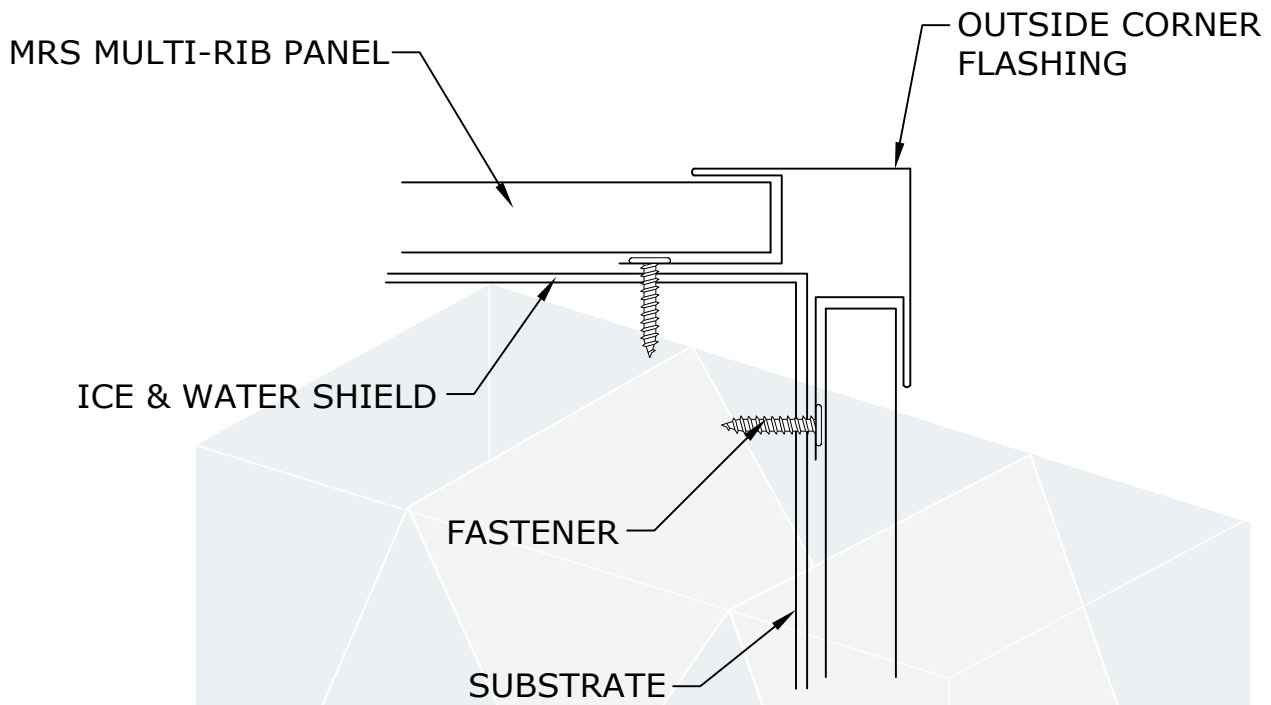

NOTE: NOT FOR SHOP DRAWING USE

ICE & WATER SHIELD

SUBSTRATE

INSIDE CORNER FLASHING

FASTENER

MRS MULTI-RIB PANEL

HORIZONTAL PANEL

ICE & WATER SHIELD

SYSTEM: **MRS Multi-Rib Panel**

DATE:

SCALE: NONE

REV:

DRAWING
NO.

1

NOTE: NOT FOR SHOP DRAWING USE

HORIZONTAL PANEL

VERTICAL PANEL

NOTE: NOT FOR SHOP DRAWING USE

HORIZONTAL PANEL

VERTICAL PANEL

NOTE: NOT FOR SHOP DRAWING USE

HORIZONTAL PANEL

VERTICAL PANEL

NOTE: NOT FOR SHOP DRAWING USE