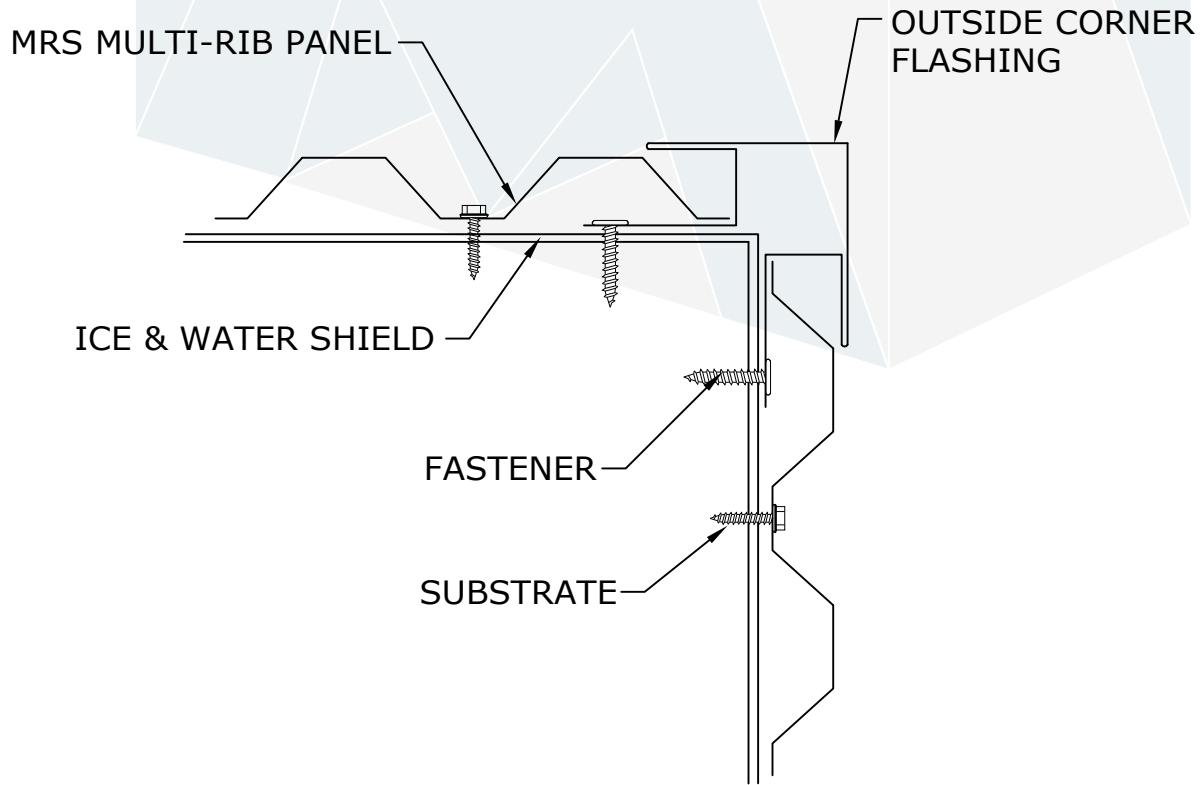

NOTE: NOT FOR SHOP DRAWING USE

ICE & WATER SHIELD

SUBSTRATE

INSIDE CORNER FLASHING

FASTENER

MRS MULTI-RIB PANEL

HORIZONTAL PANEL

ICE & WATER SHIELD

SYSTEM: **MRS Multi-Rib Panel**

DATE:

SCALE: NONE

REV:

DRAWING
NO.

1

NOTE: NOT FOR SHOP DRAWING USE

HORIZONTAL PANEL

VERTICAL PANEL

NOTE: NOT FOR SHOP DRAWING USE

HORIZONTAL PANEL

VERTICAL PANEL

NOTE: NOT FOR SHOP DRAWING USE

HORIZONTAL PANEL

VERTICAL PANEL

NOTE: NOT FOR SHOP DRAWING USE