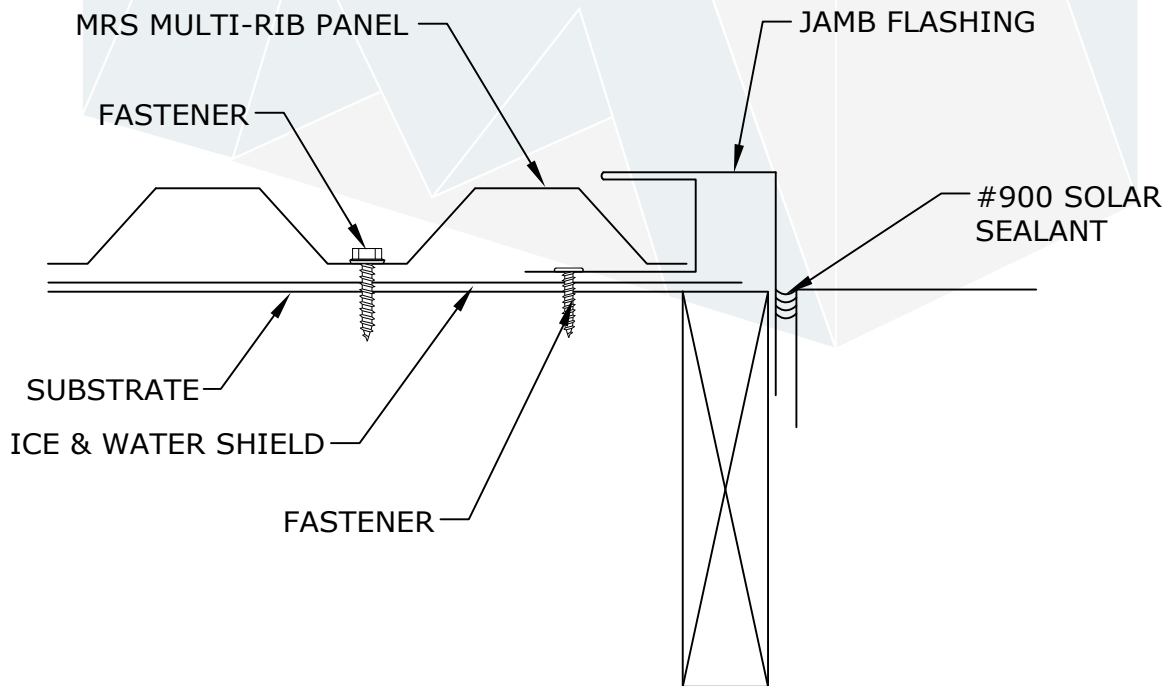

NOTE: NOT FOR SHOP DRAWING USE

ICE & WATER SHIELD

SUBSTRATE

INSIDE CORNER FLASHING

FASTENER

MRS MULTI-RIB PANEL

HORIZONTAL PANEL

ICE & WATER SHIELD

VERTICAL PANEL

NOTE: NOT FOR SHOP DRAWING USE

HORIZONTAL PANEL

VERTICAL PANEL

NOTE: NOT FOR SHOP DRAWING USE

HORIZONTAL PANEL

VERTICAL PANEL

NOTE: NOT FOR SHOP DRAWING USE