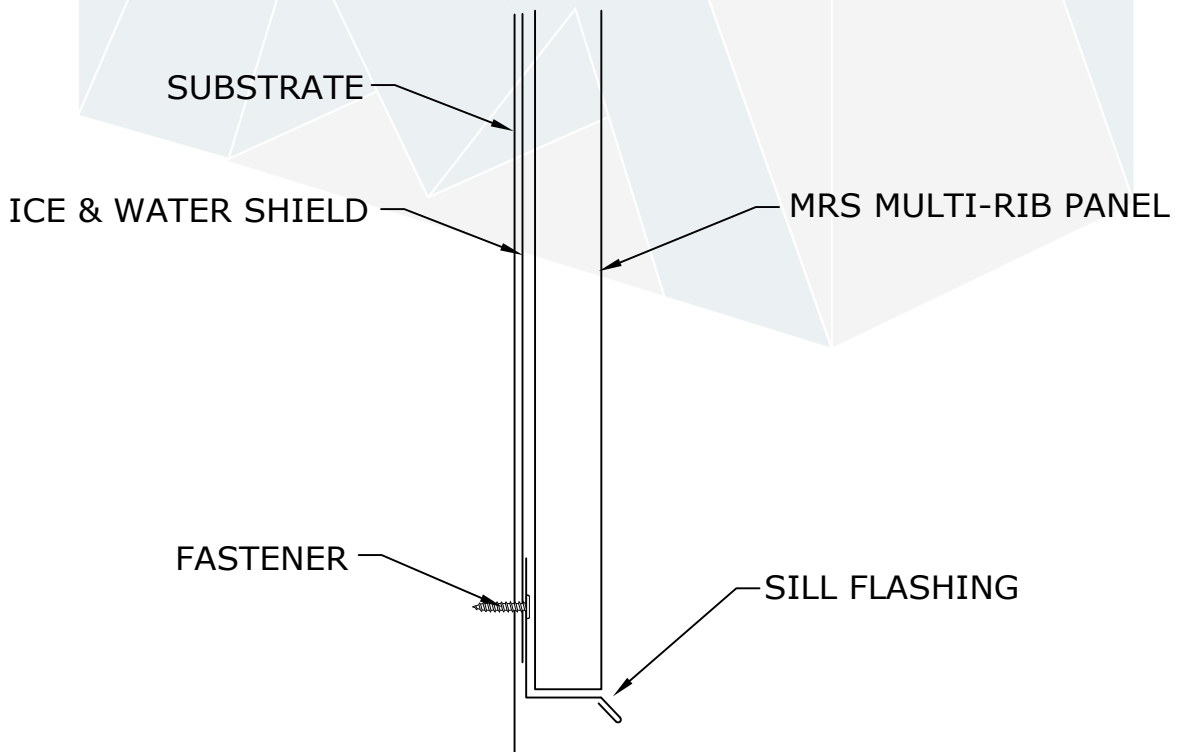

VERTICAL PANEL