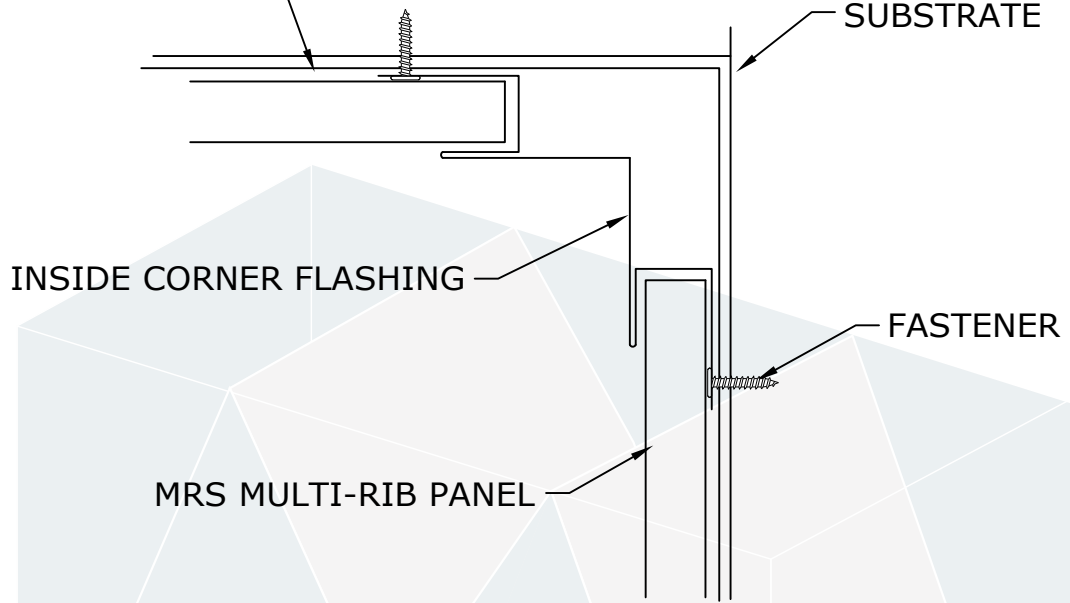

NOTE: NOT FOR SHOP DRAWING USE

ICE & WATER SHIELD

SUBSTRATE

INSIDE CORNER FLASHING

FASTENER

MRS MULTI-RIB PANEL

HORIZONTAL PANEL

ICE & WATER SHIELD

SUBSTRATE

INSIDE CORNER FLASHING

FASTENER

MRS MULTI-RIB PANEL

FASTENER

VERTICAL PANEL

7670 Mikron Drive
Stanley, NC 28164
704-820-3110

SUBJECT: INSIDE CORNER

SYSTEM: **MRS Multi-Rib Panel**

DATE:

SCALE: NONE

REV:

DRAWING
NO.

1

NOTE: NOT FOR SHOP DRAWING USE

HORIZONTAL PANEL