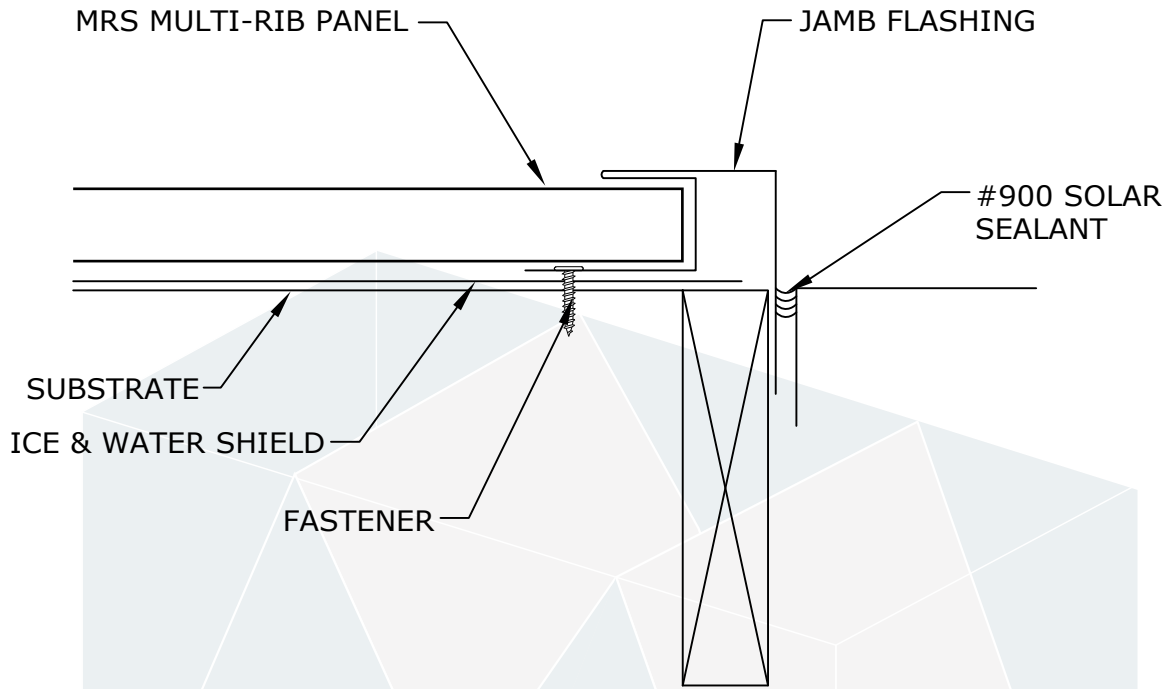

NOTE: NOT FOR SHOP DRAWING USE

ICE & WATER SHIELD

SUBSTRATE

INSIDE CORNER FLASHING

FASTENER

MRS MULTI-RIB PANEL

HORIZONTAL PANEL

ICE & WATER SHIELD

VERTICAL PANEL

NOTE: NOT FOR SHOP DRAWING USE

HORIZONTAL PANEL

VERTICAL PANEL

NOTE: NOT FOR SHOP DRAWING USE

HORIZONTAL PANEL

VERTICAL PANEL

NOTE: NOT FOR SHOP DRAWING USE