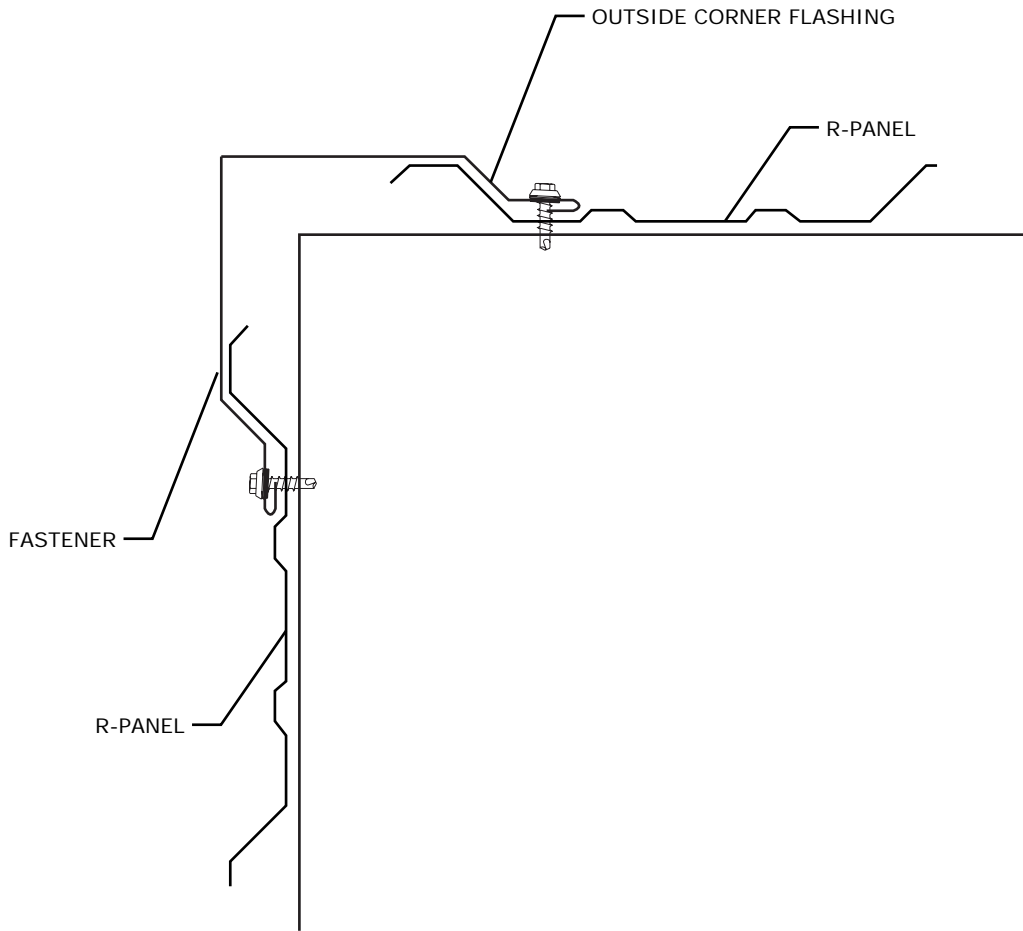

7670 Mikron Drive
Stanley, NC 28164
704-820-3110

SUBJECT: HI-EAVE FLASHING		
SYSTEM: MRS R-Panel		
DATE:	SCALE: NONE	REV:

DRAWING NO.
2

7670 Mikron Drive
 Stanley, NC 28164
 704-820-3110

SUBJECT: INSIDE CORNER FLASHING

SYSTEM: **MRS R-Panel**

DATE:

SCALE: NONE

REV:

DRAWING
 NO.

SUBJECT: INSIDE CORNER FLASHING

SYSTEM: **MRS R-Panel**

DATE:

SCALE: NONE

REV:

DRAWING
NO.