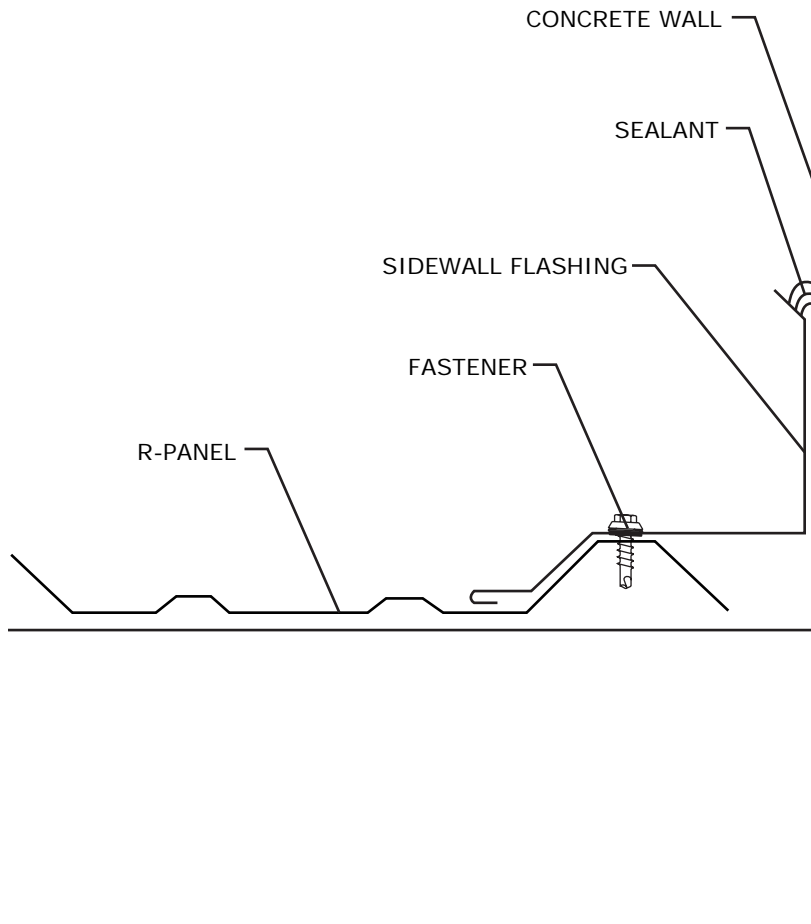

7670 Mikron Drive
Stanley, NC 28164
704-820-3110

SUBJECT: HI-EAVE FLASHING		
SYSTEM: MRS R-Panel		
DATE:	SCALE: NONE	REV:

DRAWING NO.
2

7670 Mikron Drive
 Stanley, NC 28164
 704-820-3110

SUBJECT: INSIDE CORNER FLASHING

SYSTEM: **MRS R-Panel**

DATE:

SCALE: NONE

REV:

DRAWING
 NO.

SUBJECT: INSIDE CORNER FLASHING

SYSTEM: **MRS R-Panel**

DATE:

SCALE: NONE

REV:

DRAWING
NO.