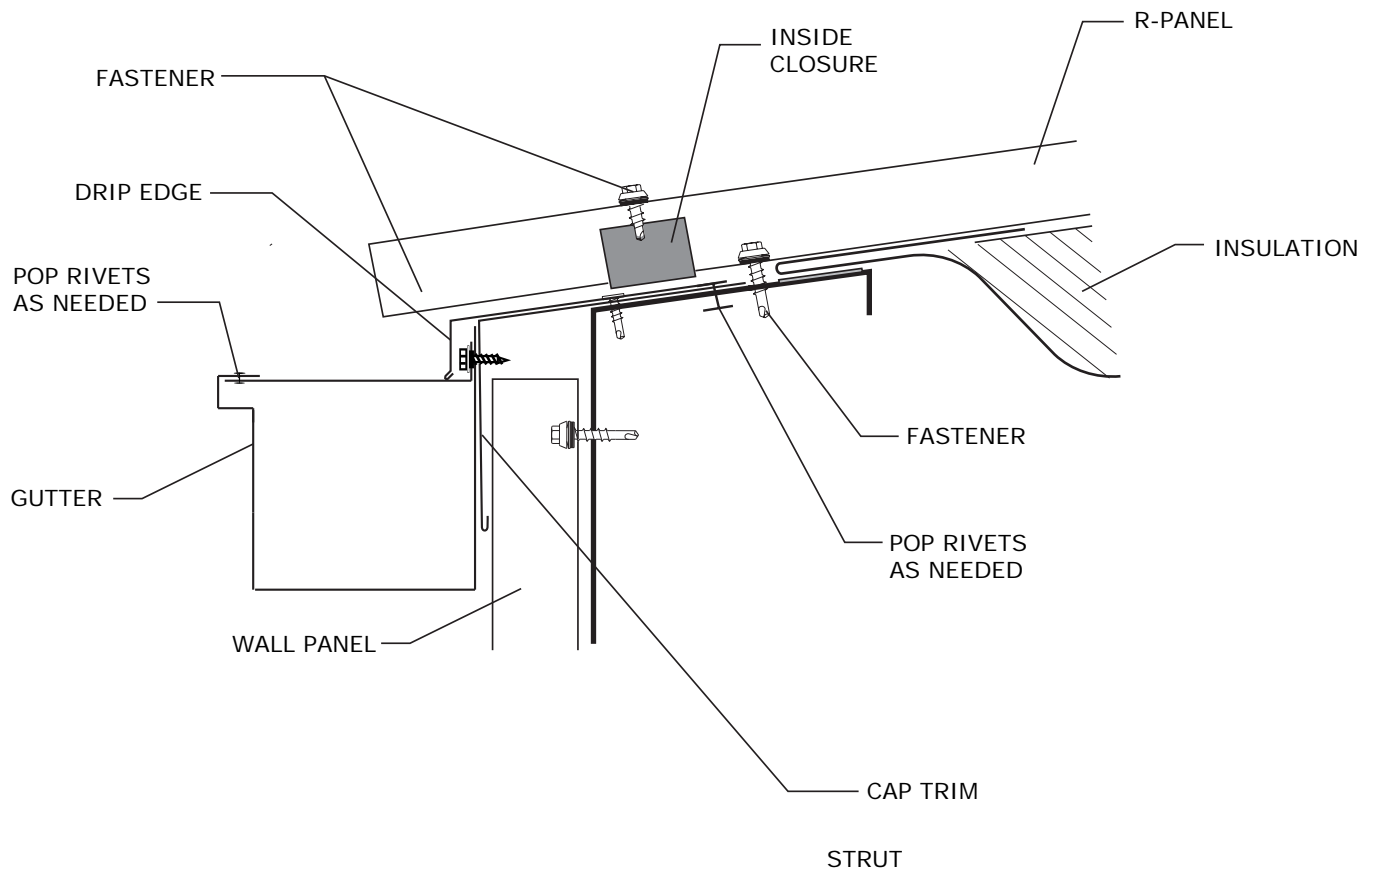

7670 Mikron Drive
Stanley, NC 28164
704-820-3110

SUBJECT: HI-EAVE FLASHING		
SYSTEM: MRS R-Panel		
DATE:	SCALE: NONE	REV:

DRAWING NO.
2

7670 Mikron Drive
 Stanley, NC 28164
 704-820-3110

SUBJECT: INSIDE CORNER FLASHING

SYSTEM: **MRS R-Panel**

DATE:

SCALE: NONE

REV:

DRAWING
 NO.

SUBJECT: INSIDE CORNER FLASHING

SYSTEM: **MRS R-Panel**

DATE:

SCALE: NONE

REV:

DRAWING
NO.