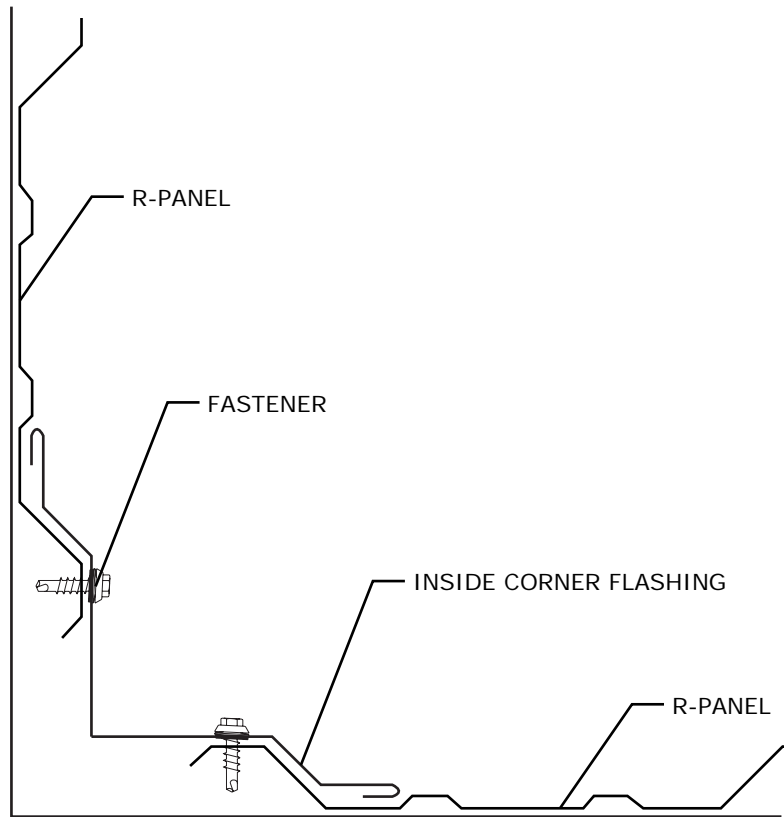

7670 Mikron Drive
Stanley, NC 28164
704-820-3110

SUBJECT: HI-EAVE FLASHING		
SYSTEM: MRS R-Panel		
DATE:	SCALE: NONE	REV:

DRAWING NO.
2

7670 Mikron Drive
 Stanley, NC 28164
 704-820-3110

SUBJECT: INSIDE CORNER FLASHING

SYSTEM: **MRS R-Panel**

DATE:

SCALE: NONE

REV:

DRAWING
 NO.

SUBJECT: INSIDE CORNER FLASHING

SYSTEM: **MRS R-Panel**

DATE:

SCALE: NONE

REV:

DRAWING
NO.