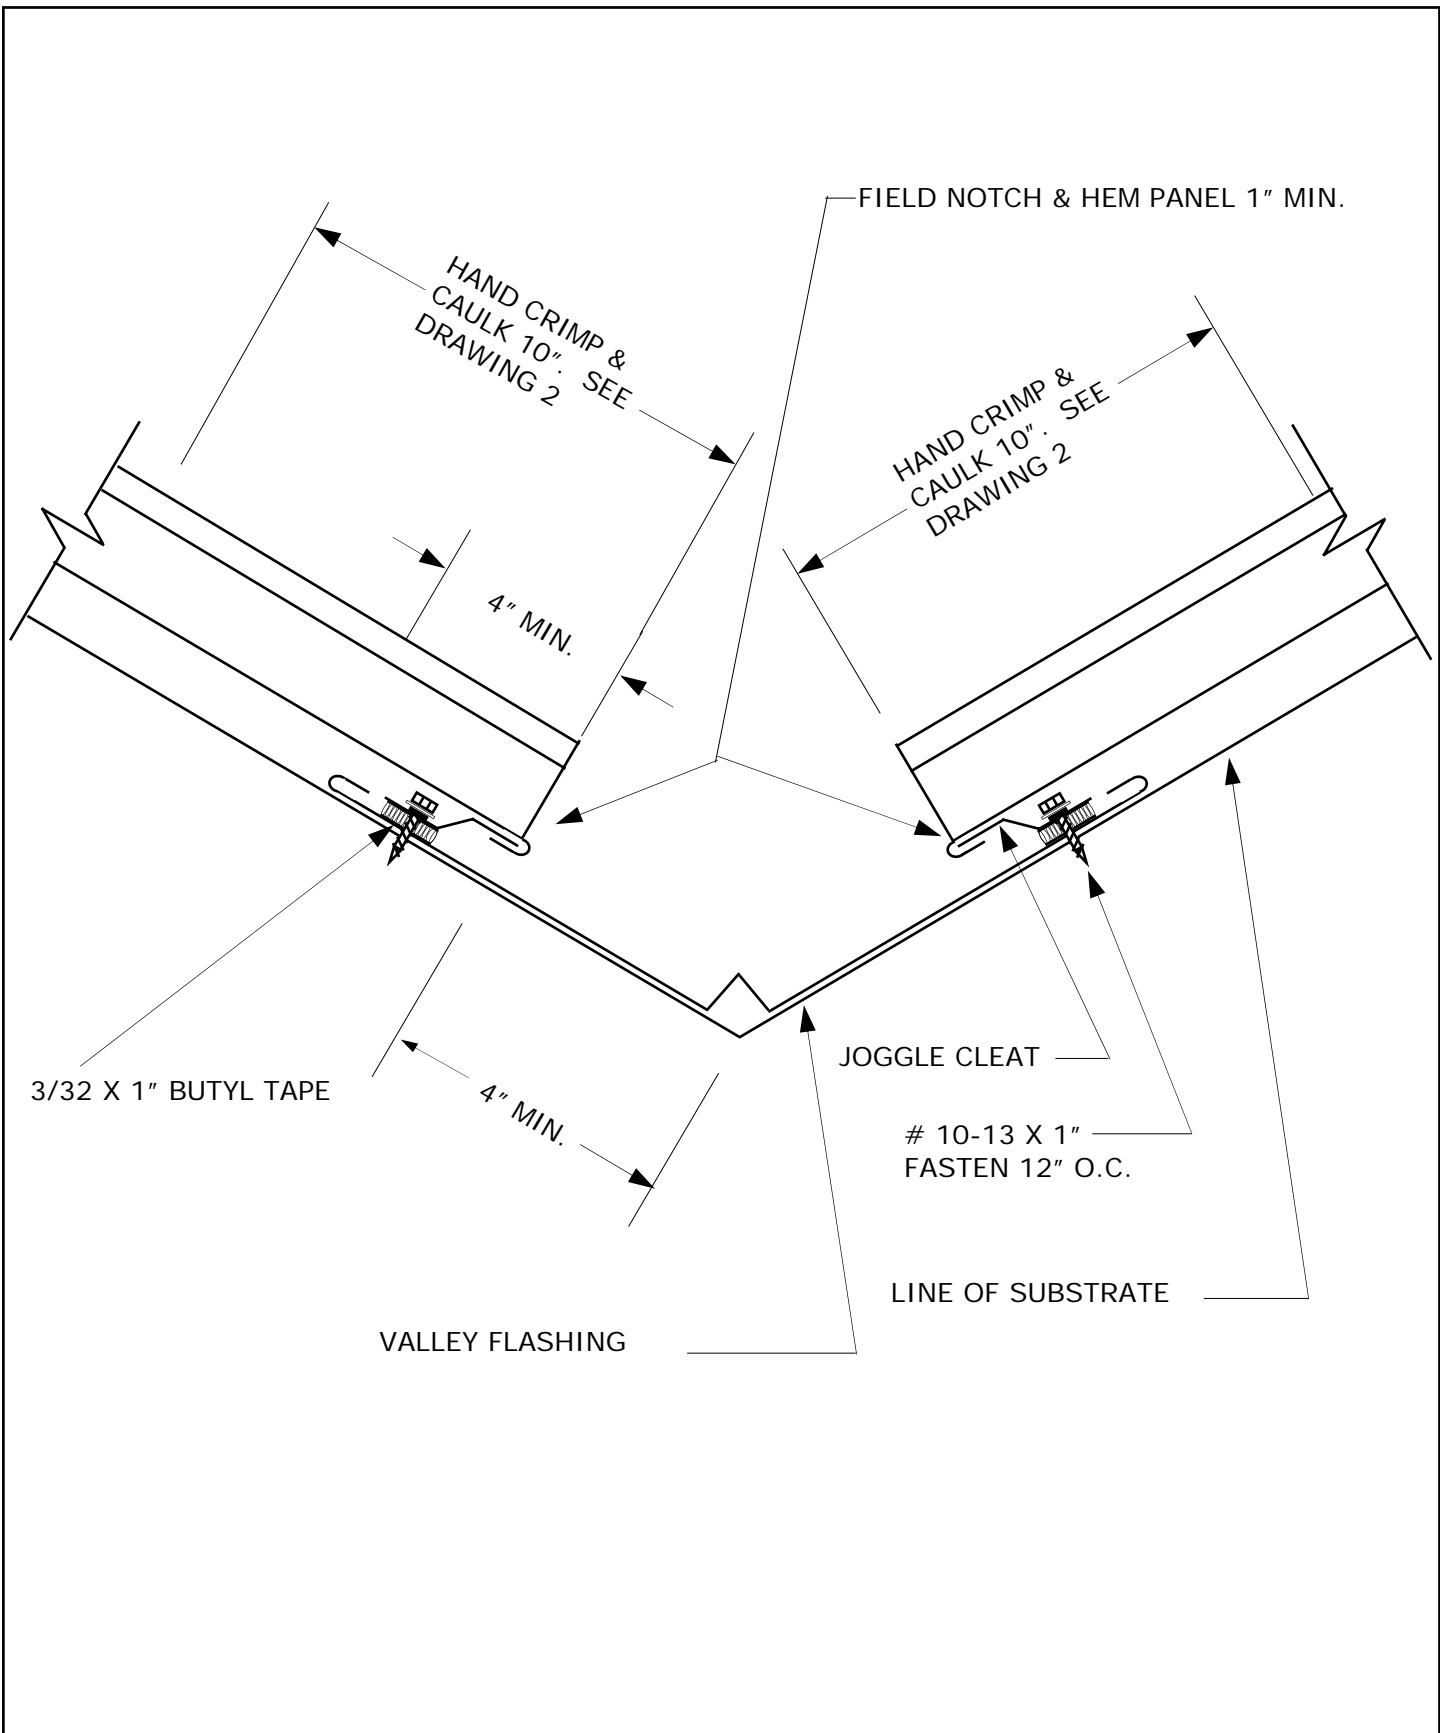

7670 Mikron Drive
Stanley, NC 28164
704-820-3110

SUBJECT: FLOATING VALLEY

SYSTEM: **MRS SYSTEM 3000**

DATE:

SCALE: NONE

REV:

DRAWING NO.
8

METAL ROOFING
Systems, Inc