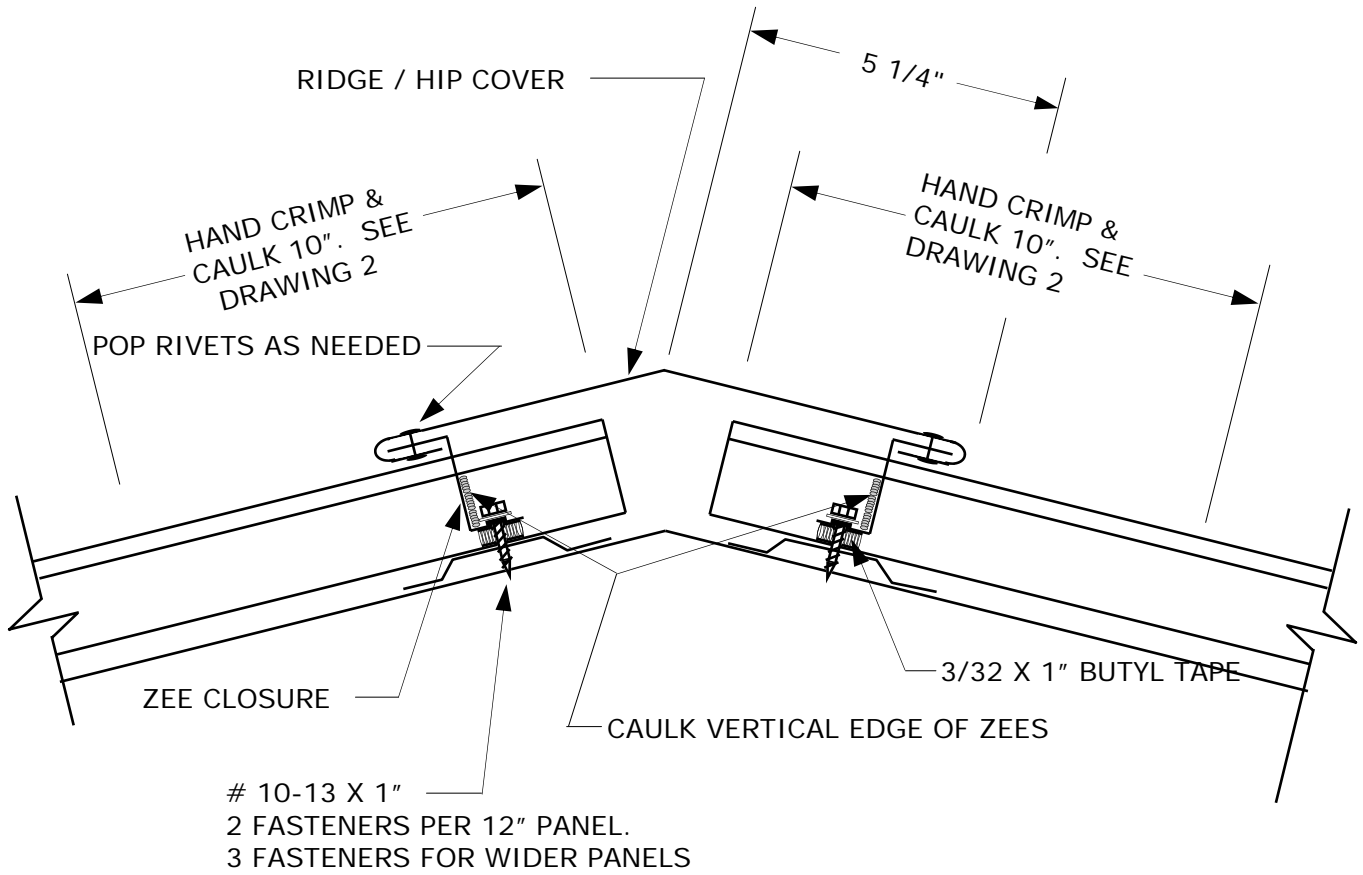

7670 Mikron Drive
Stanley, NC 28164
704-820-3110

SUBJECT: FLOATING VALLEY

SYSTEM: **MRS SYSTEM 3000**

DATE:

SCALE: NONE

REV:

DRAWING NO.
8

METAL ROOFING
Systems, Inc