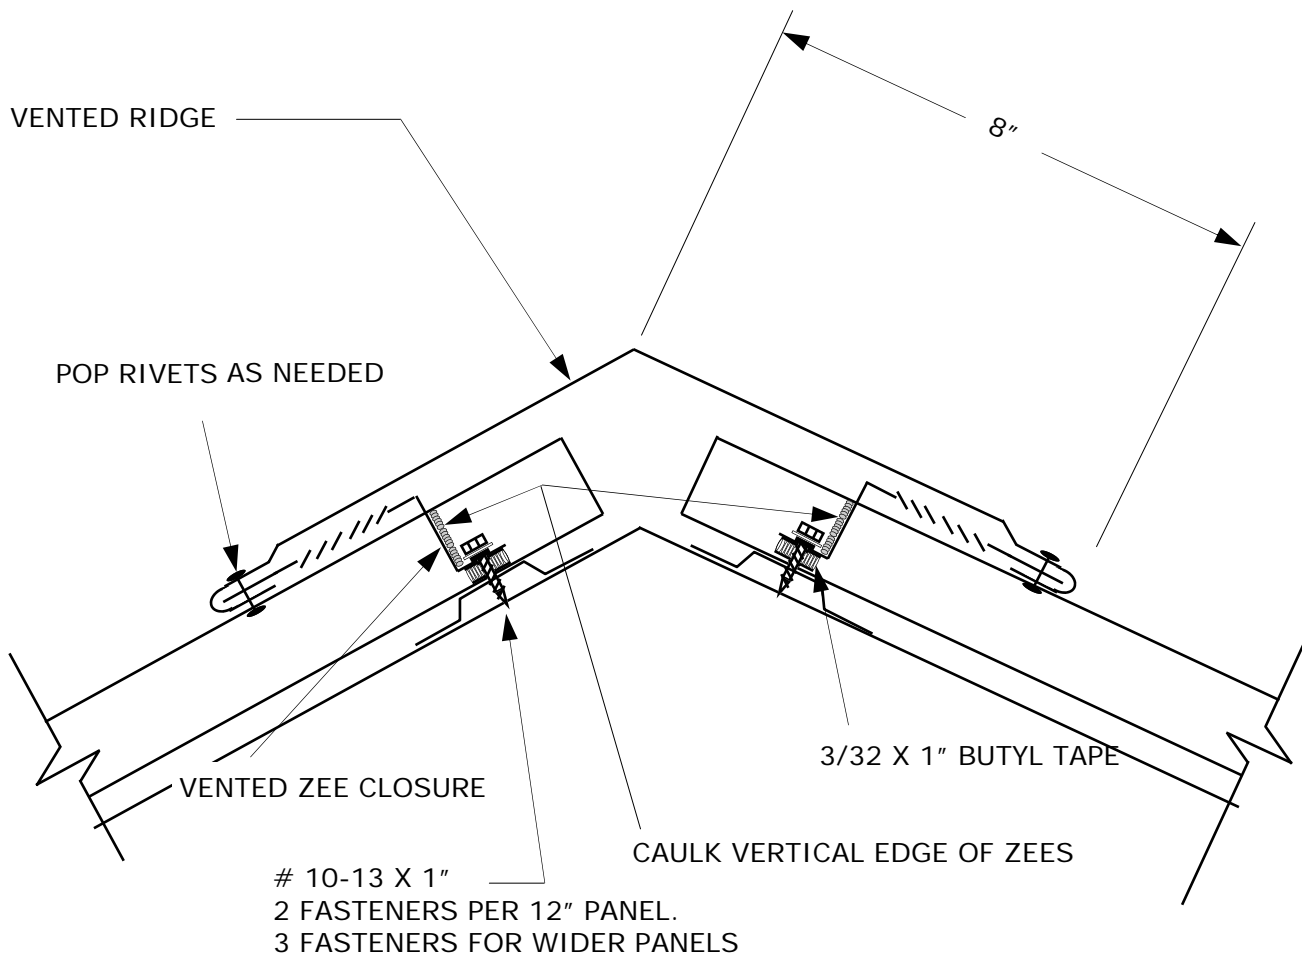

7670 Mikron Drive
Stanley, NC 28164
704-820-3110

SUBJECT: SIDEWALL FLASHING

SYSTEM: **MRS SYSTEM 3000**

DATE:

SCALE: NONE

REV:

DRAWING NO
10

METAL ROOFING
Systems, Inc