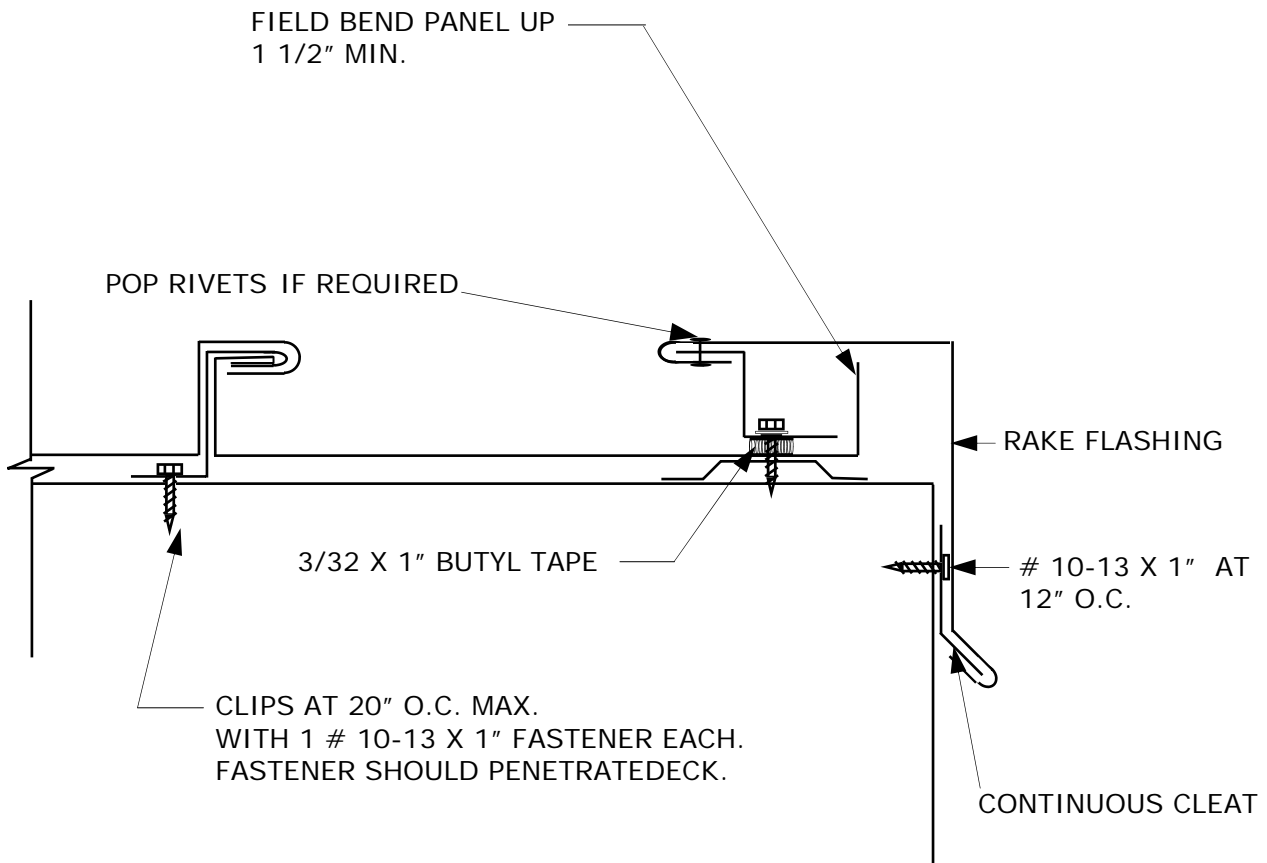

METAL ROOFING
Systems, Inc

7670 Mikron Drive
Stanley, NC 28164
704-820-3110

SUBJECT: RAKE — GABLE FLASHING

SYSTEM: **MRS SYSTEM 3000**

DATE:

SCALE: NONE

REV:

DRAWING
NO
6