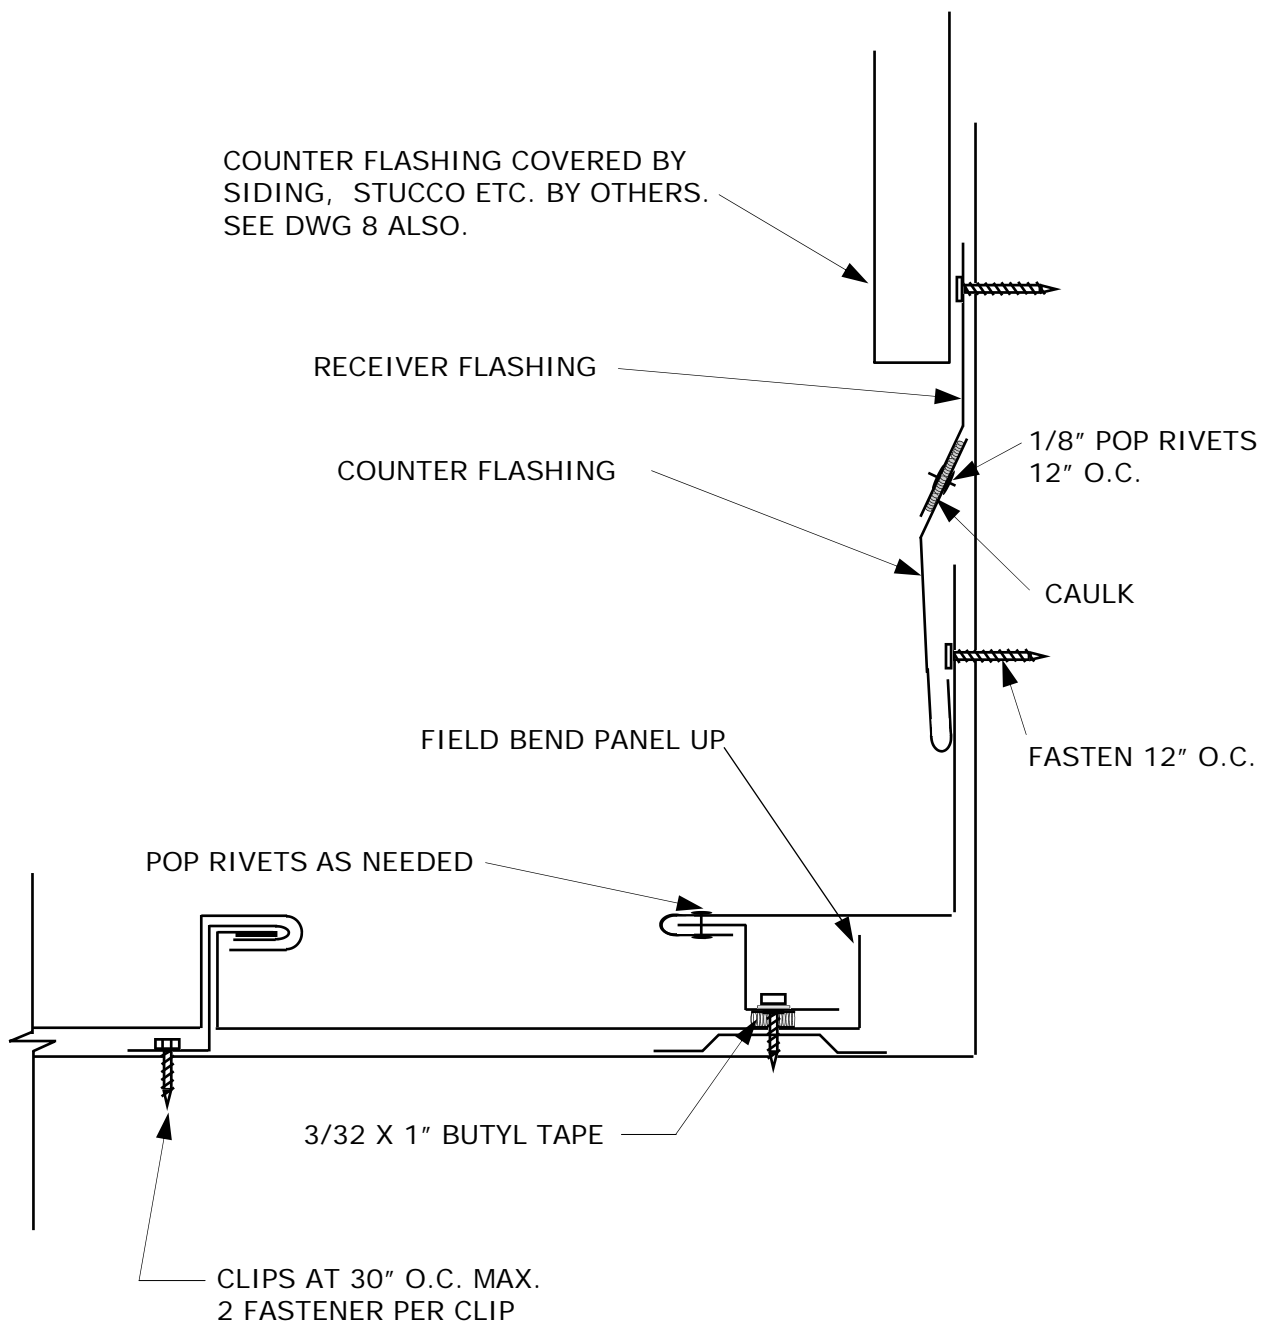

7670 Mikron Drive
Stanley, NC 28164
704-820-3110

SUBJECT: FLOATING VALLEY

SYSTEM: **MRS SYSTEM 3000**

DATE:

SCALE: NONE

REV:

DRAWING NO.
8

METAL ROOFING
Systems, Inc